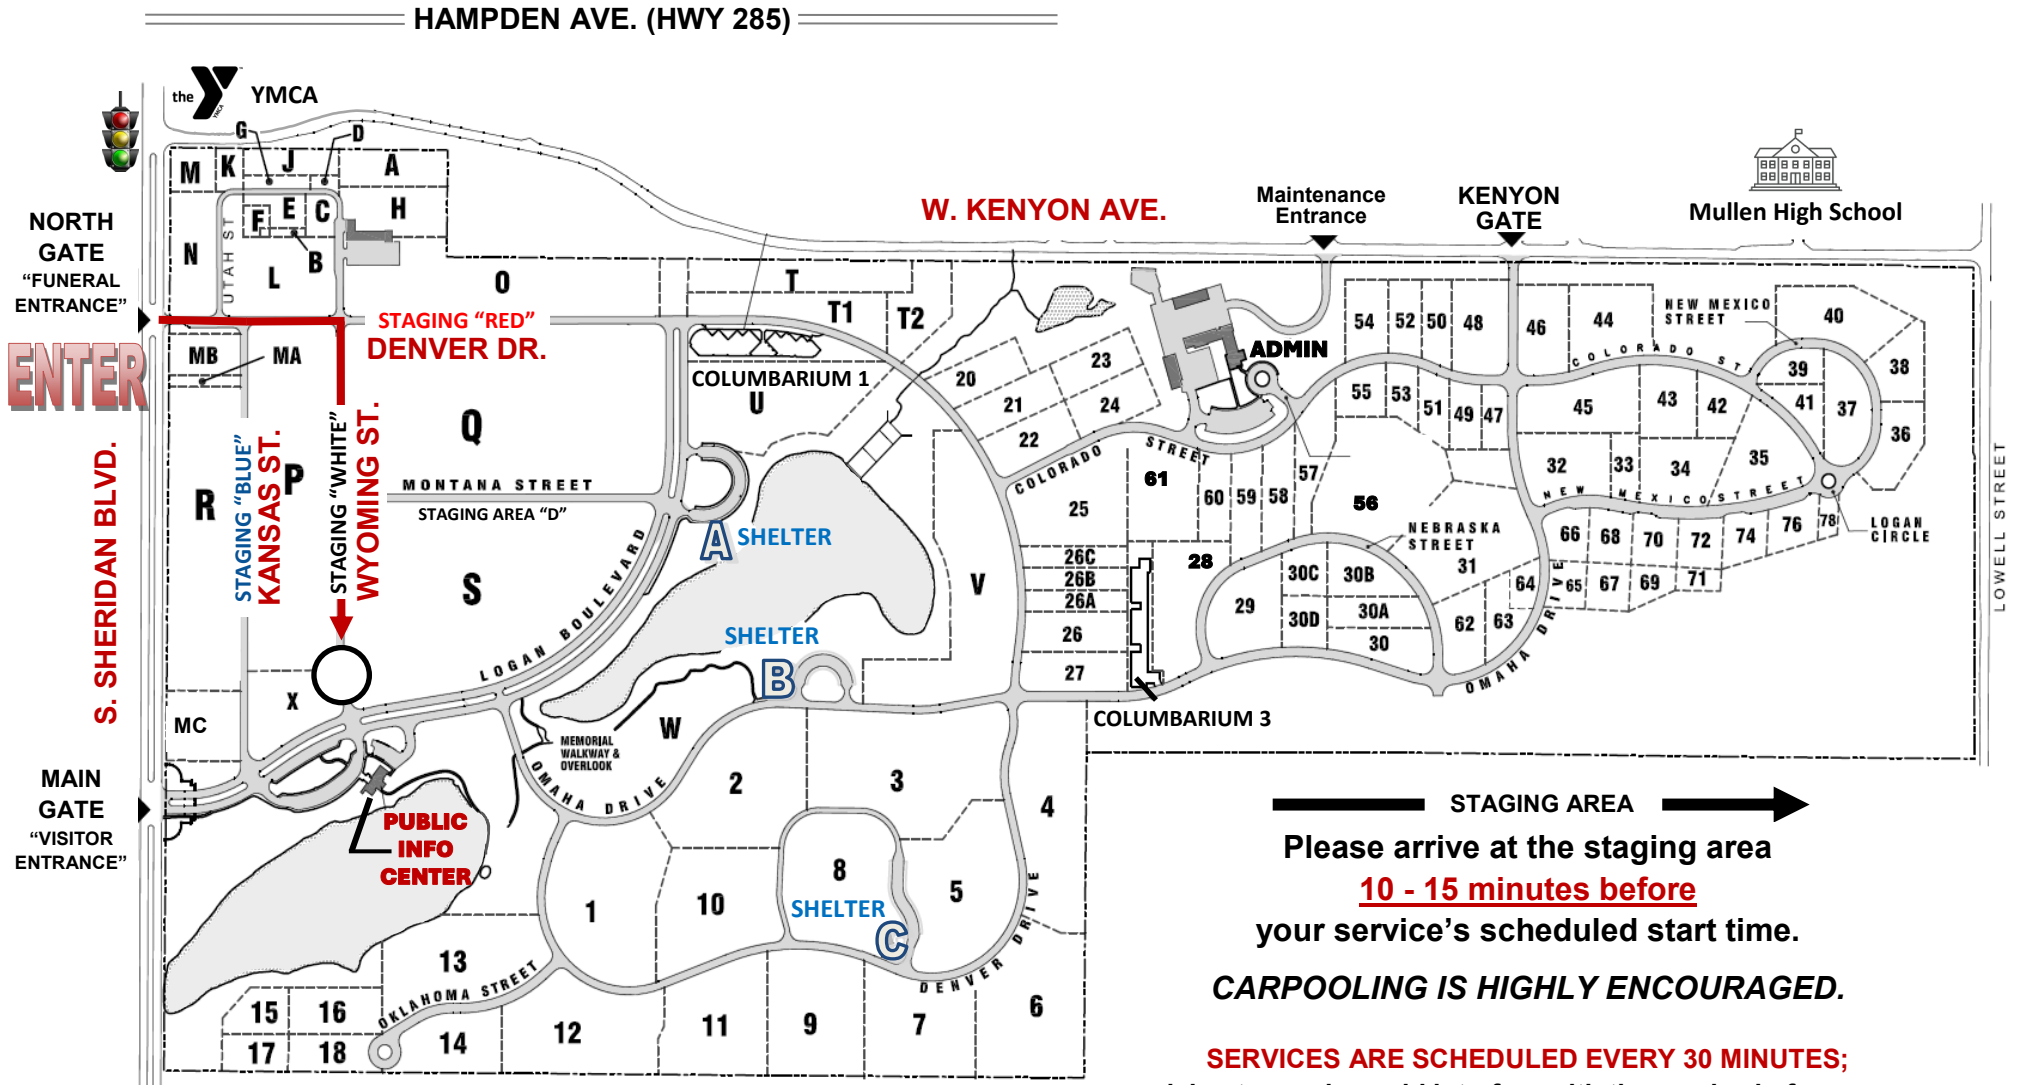

Staging Area White

 STAGING AREA 

Please arrive at the staging area
10 - 15 minutes before
 your service's scheduled start time.
CARPOLING IS HIGHLY ENCOURAGED.
SERVICES ARE SCHEDULED EVERY 30 MINUTES;
 arriving too early could interfere with the service before yours.

FORT LOGAN NATIONAL CEMETERY
3698 S. SHERIDAN BLVD.
DENVER, CO 80235
 PHONE: 303-761-0117
 FortLoganNC.cem@va.gov

Drive South from the intersection of
 Hampden Ave. and S. Sheridan Blvd.
 Upon entering the **NORTH GATE**, follow the signs to your
 designated staging area, park by the curb,
 and stay with your vehicle.