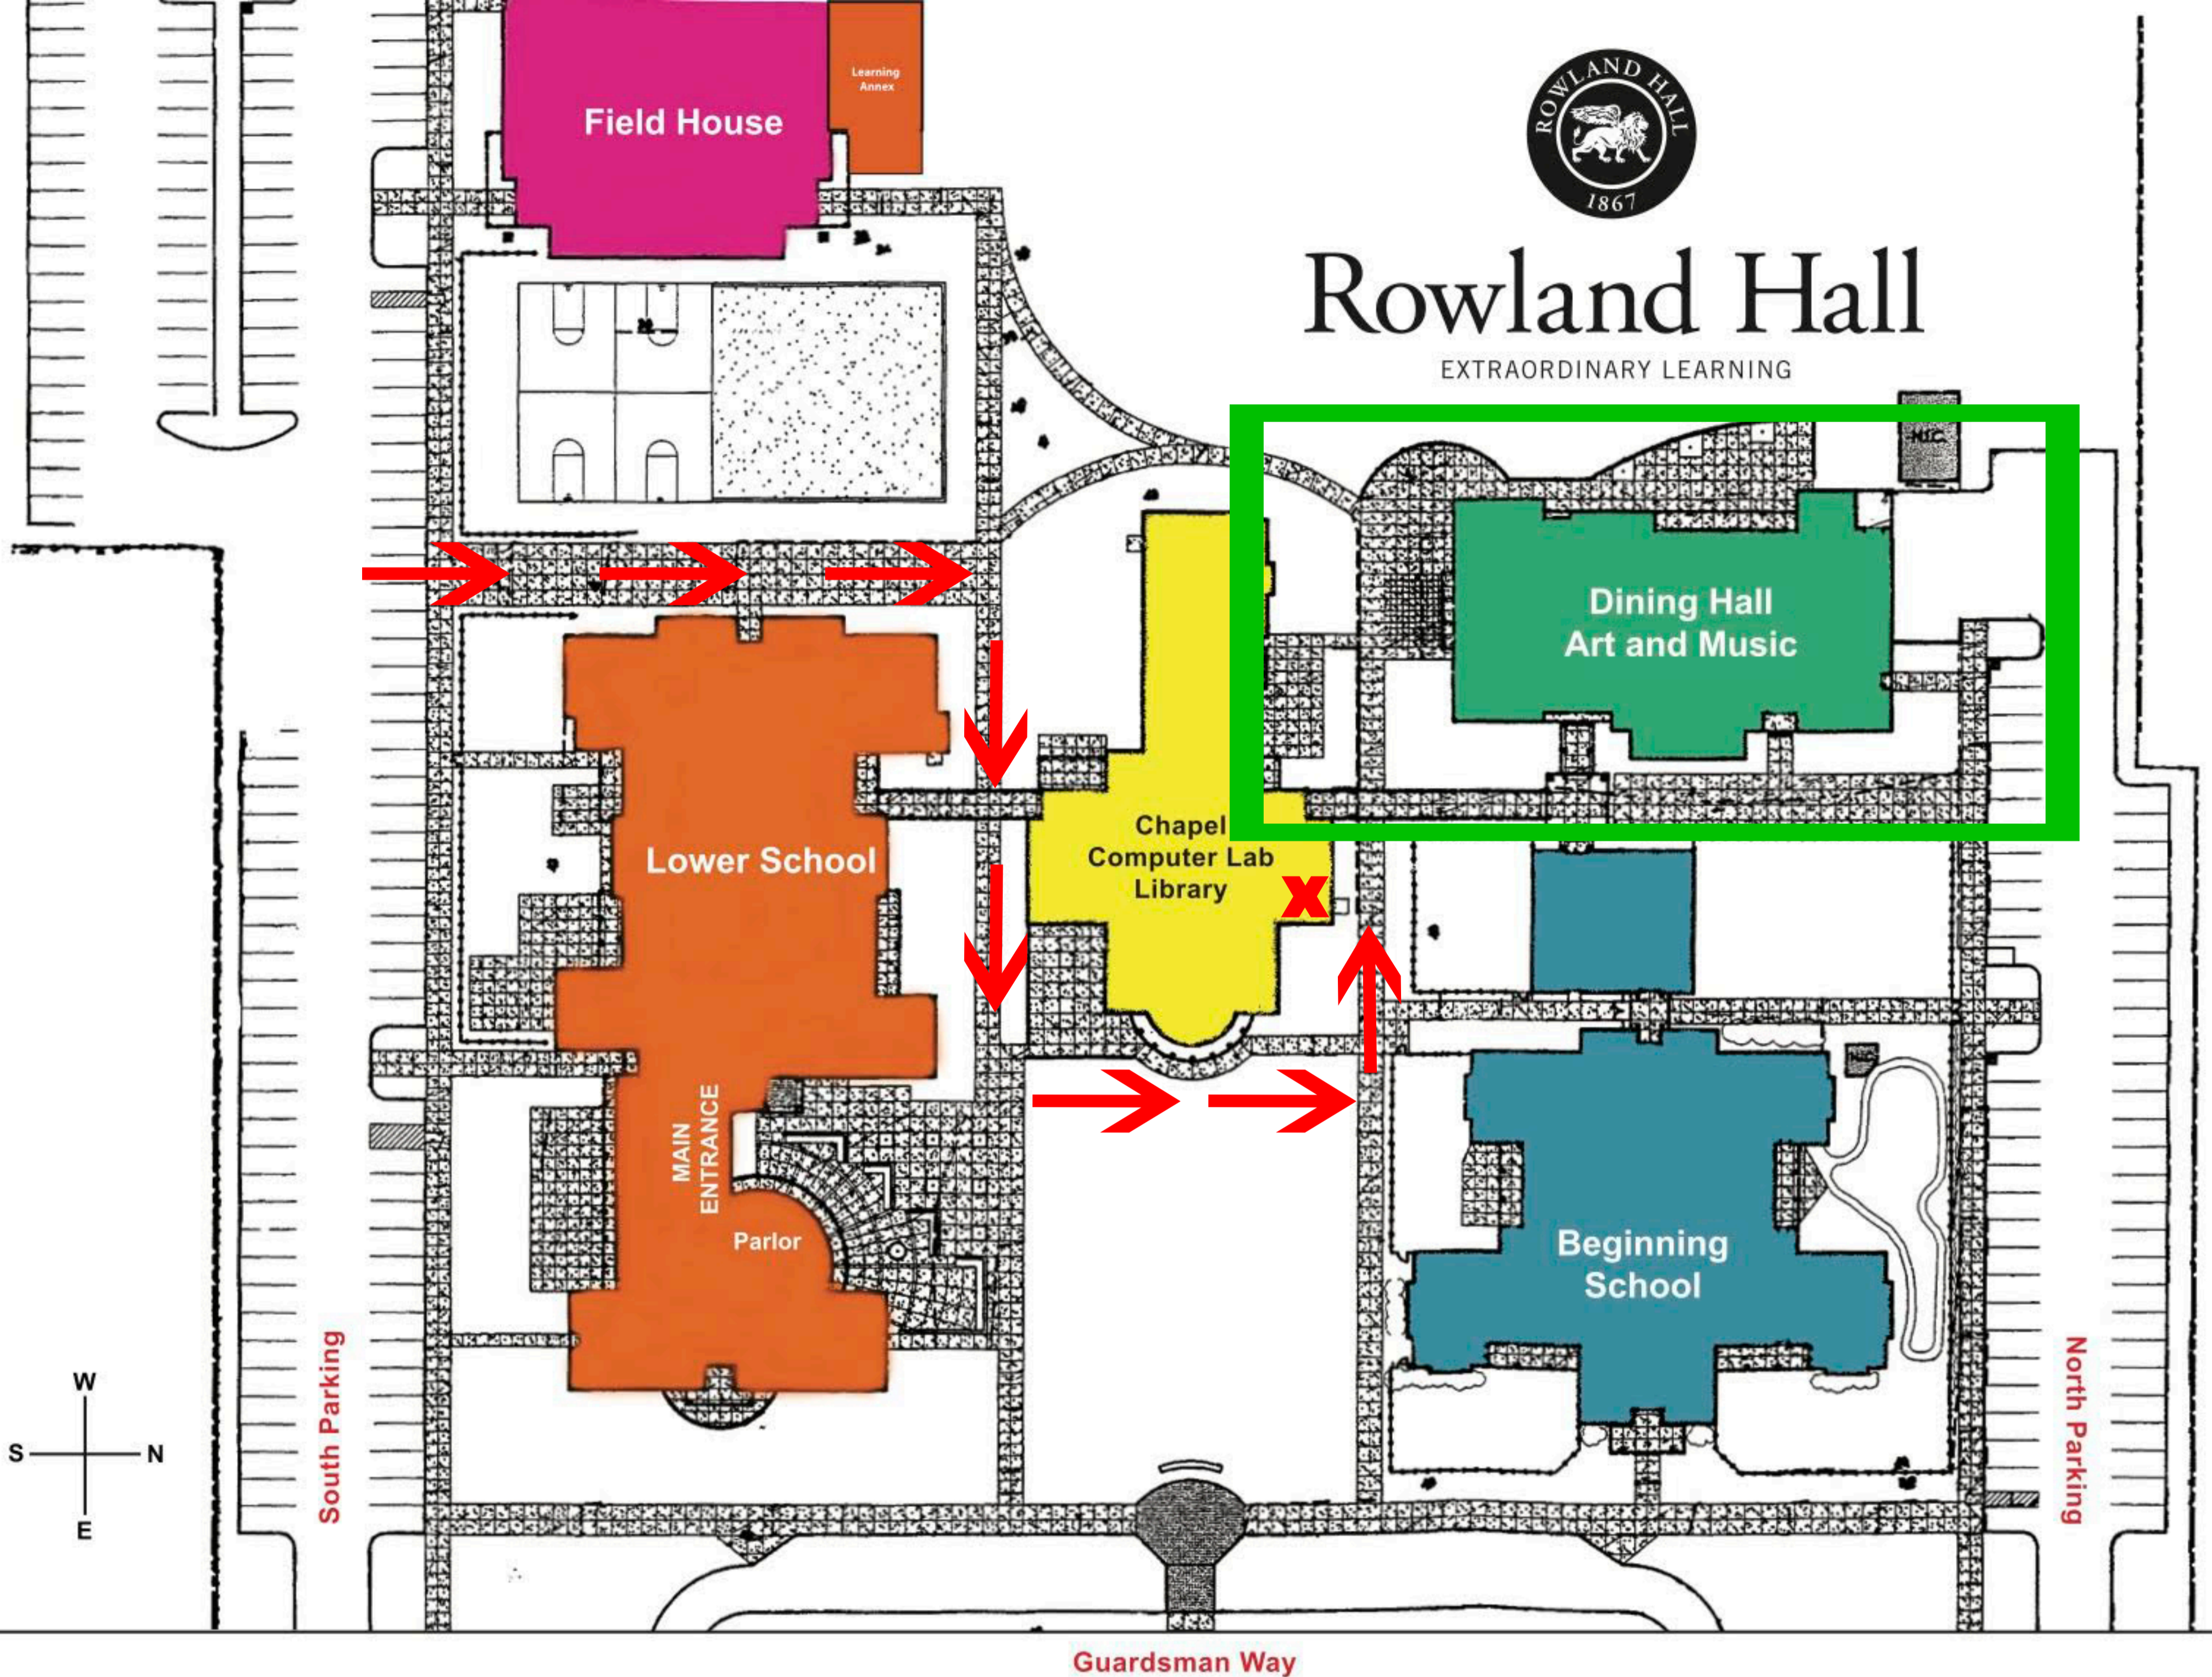

Rowland Hall

EXTRAORDINARY LEARNING

LINDA REEDER MEMORIAL SERVICES

It is recommended to park in the South Parking Lot, However parking is also available in the North Parking Lot

The initial program will be held at 6:00pm in the chapel, located on the map by following the red arrows to the red **X**. Following the program there will be an outdoor reception in the grounds surrounding the Dining Hall, marked by the green box 

*In the event of inclement weather the reception will be moved indoors to the Dining Hall