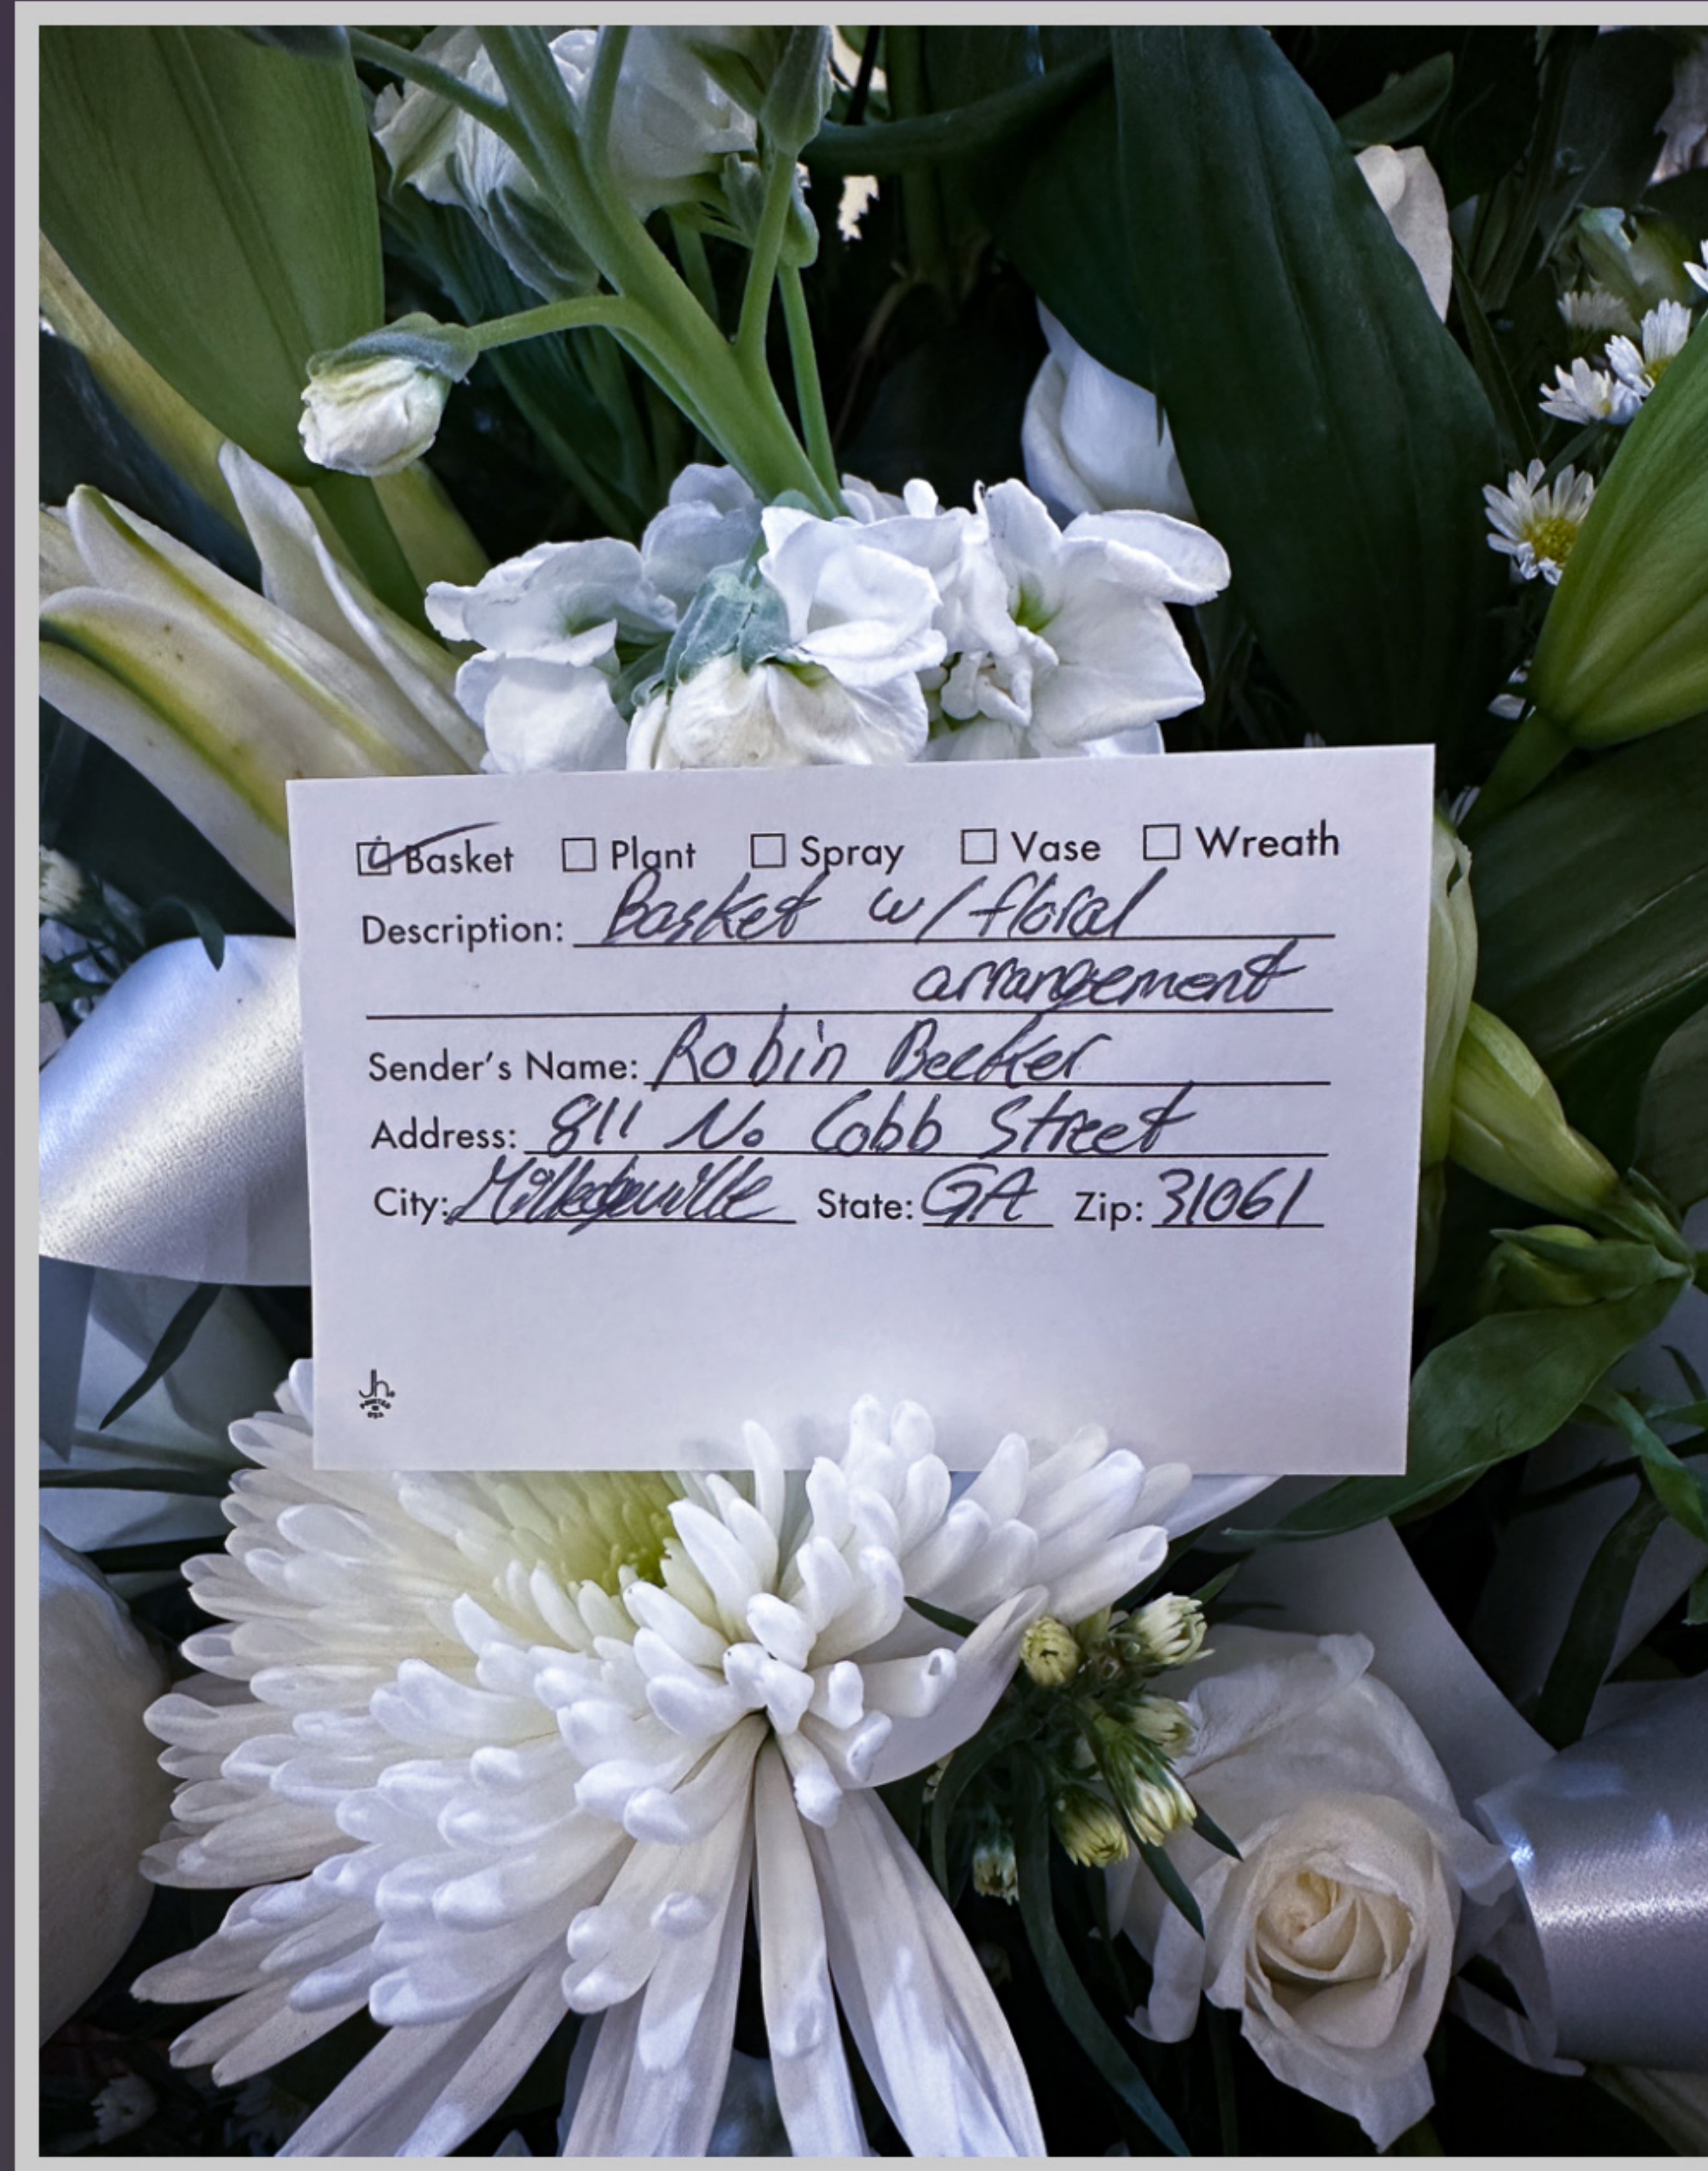

Basket Plant Spray Vase Wreath

Description: Masculine Vase

Sender's Name: Noah & Ashlynn Malcom

Address: 235 E Colonial Dr

City: Malcom State: GA Zip: 31211

Hart's Mortuary, Jones County Chapel

Hart's Mortuary, Jones County Chapel

With Deepest
Sympathy
With love & Prayers,
Robin, Kelly, & Delena,
1st Methodist Sunday
School

Hart's Mortuary, Jones County Chapel

Basket Plant Spray Vase Wreath

Description: Basket w/ floral
arrangement

Hart's Mortuary, Jones County Chapel

with deepest
Sympathy
Ethan was a bright
light that walked this
campus & he will be
deeply missed.
From, The GCSU
Office of the President

Hart's Mortuary, Jones County Chapel