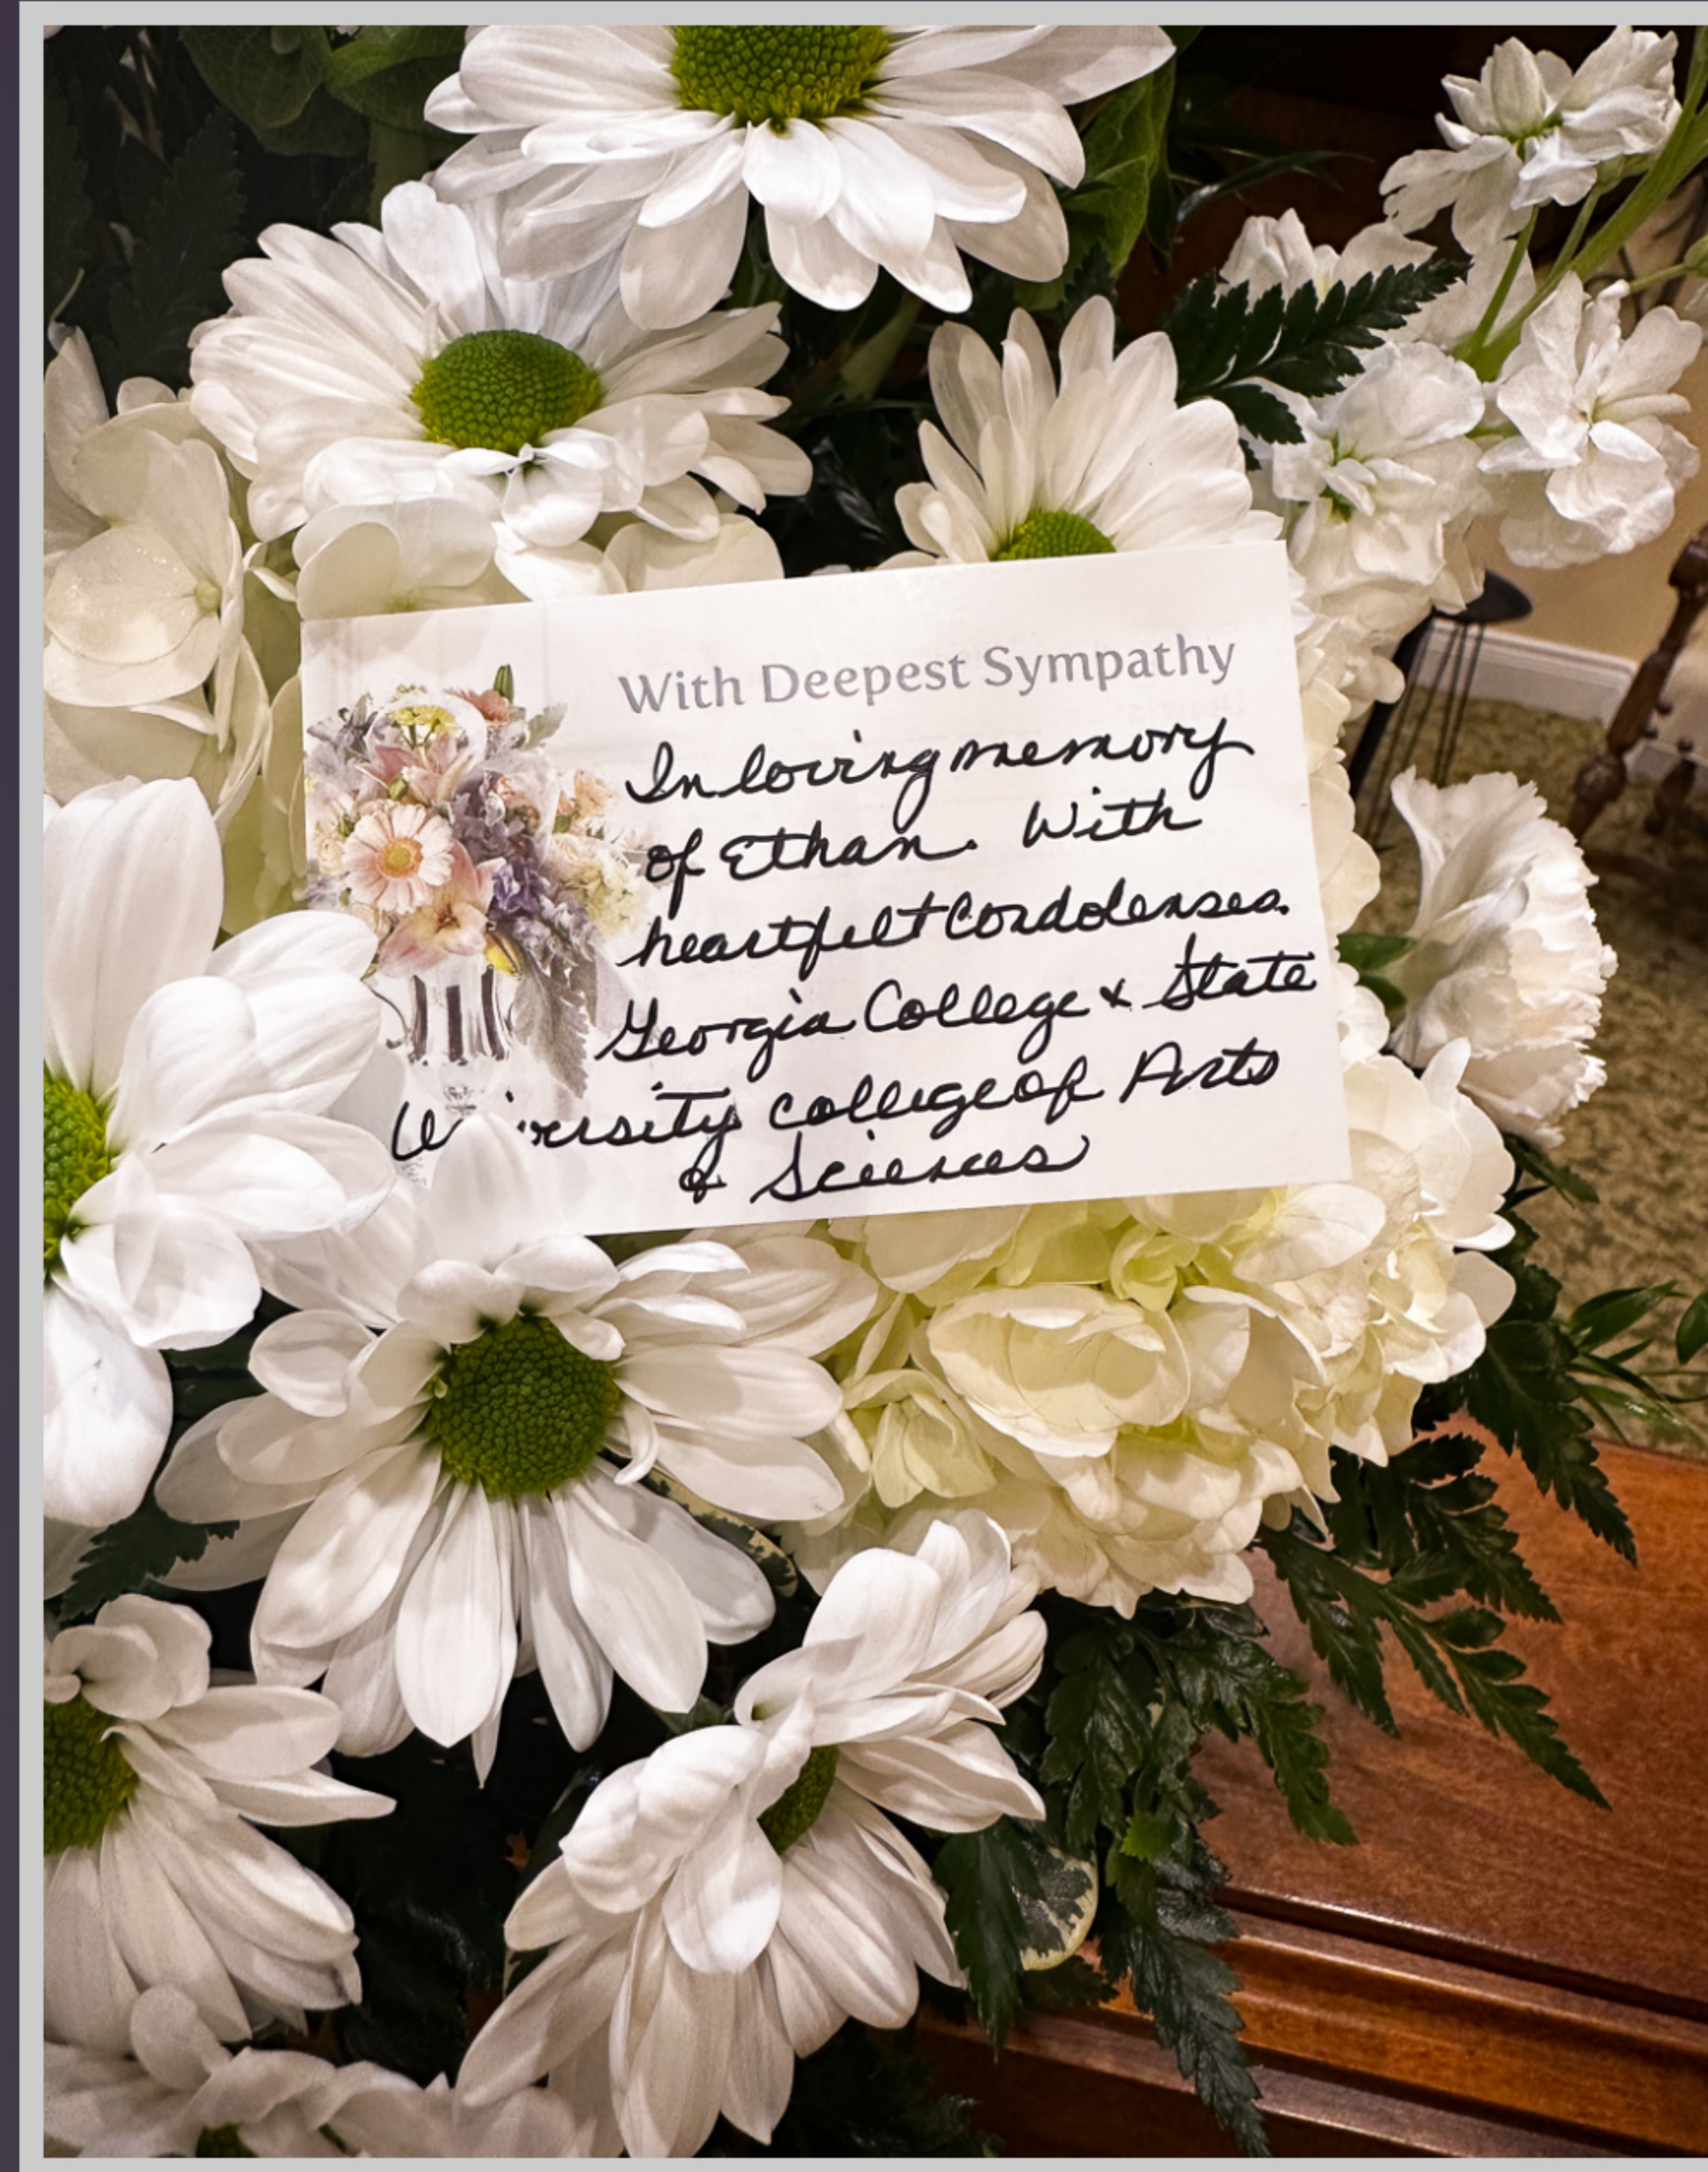

Hart's Mortuary, Jones County Chapel

With Deepest Sympathy

In loving memory
of Ethan. With
heartfelt condolences.

Georgia College & State
University College of Arts
& Sciences