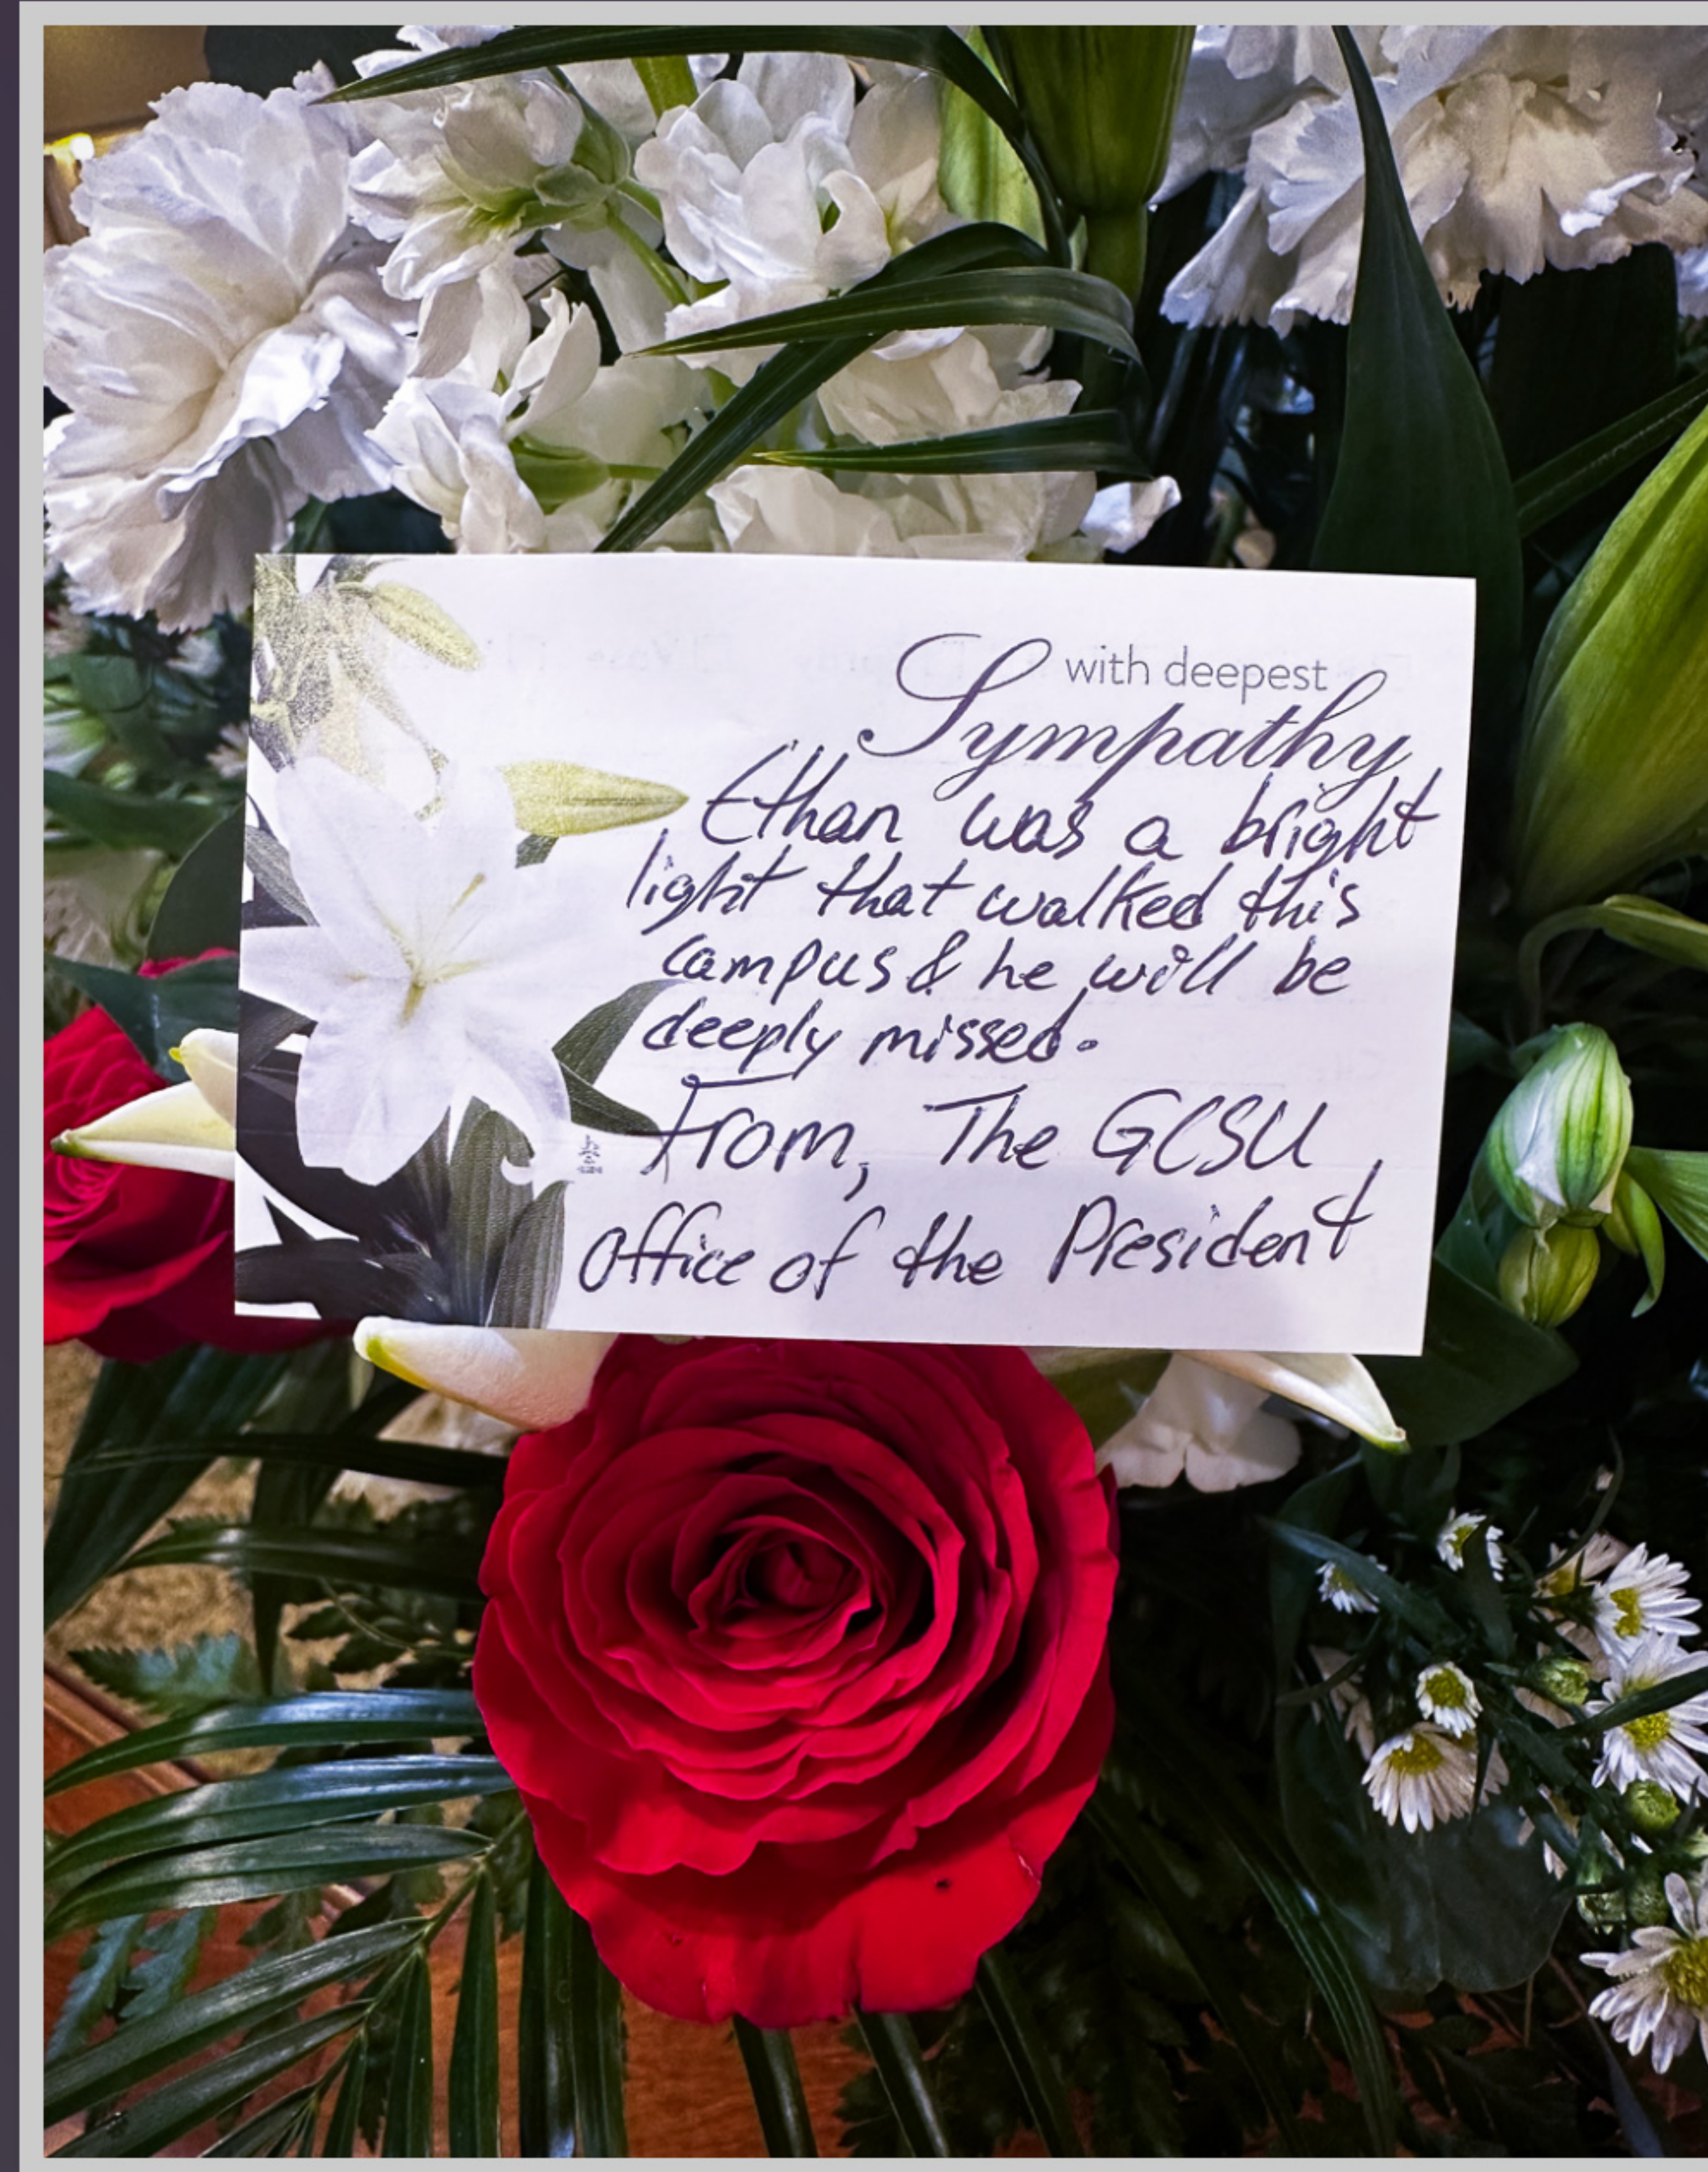

Hart's Mortuary, Jones County Chapel

with deepest
Sympathy
Ethan was a bright
light that walked this
campus & he will be
deeply missed.
From, The GCSU
Office of the President

Hart's Mortuary, Jones County Chapel