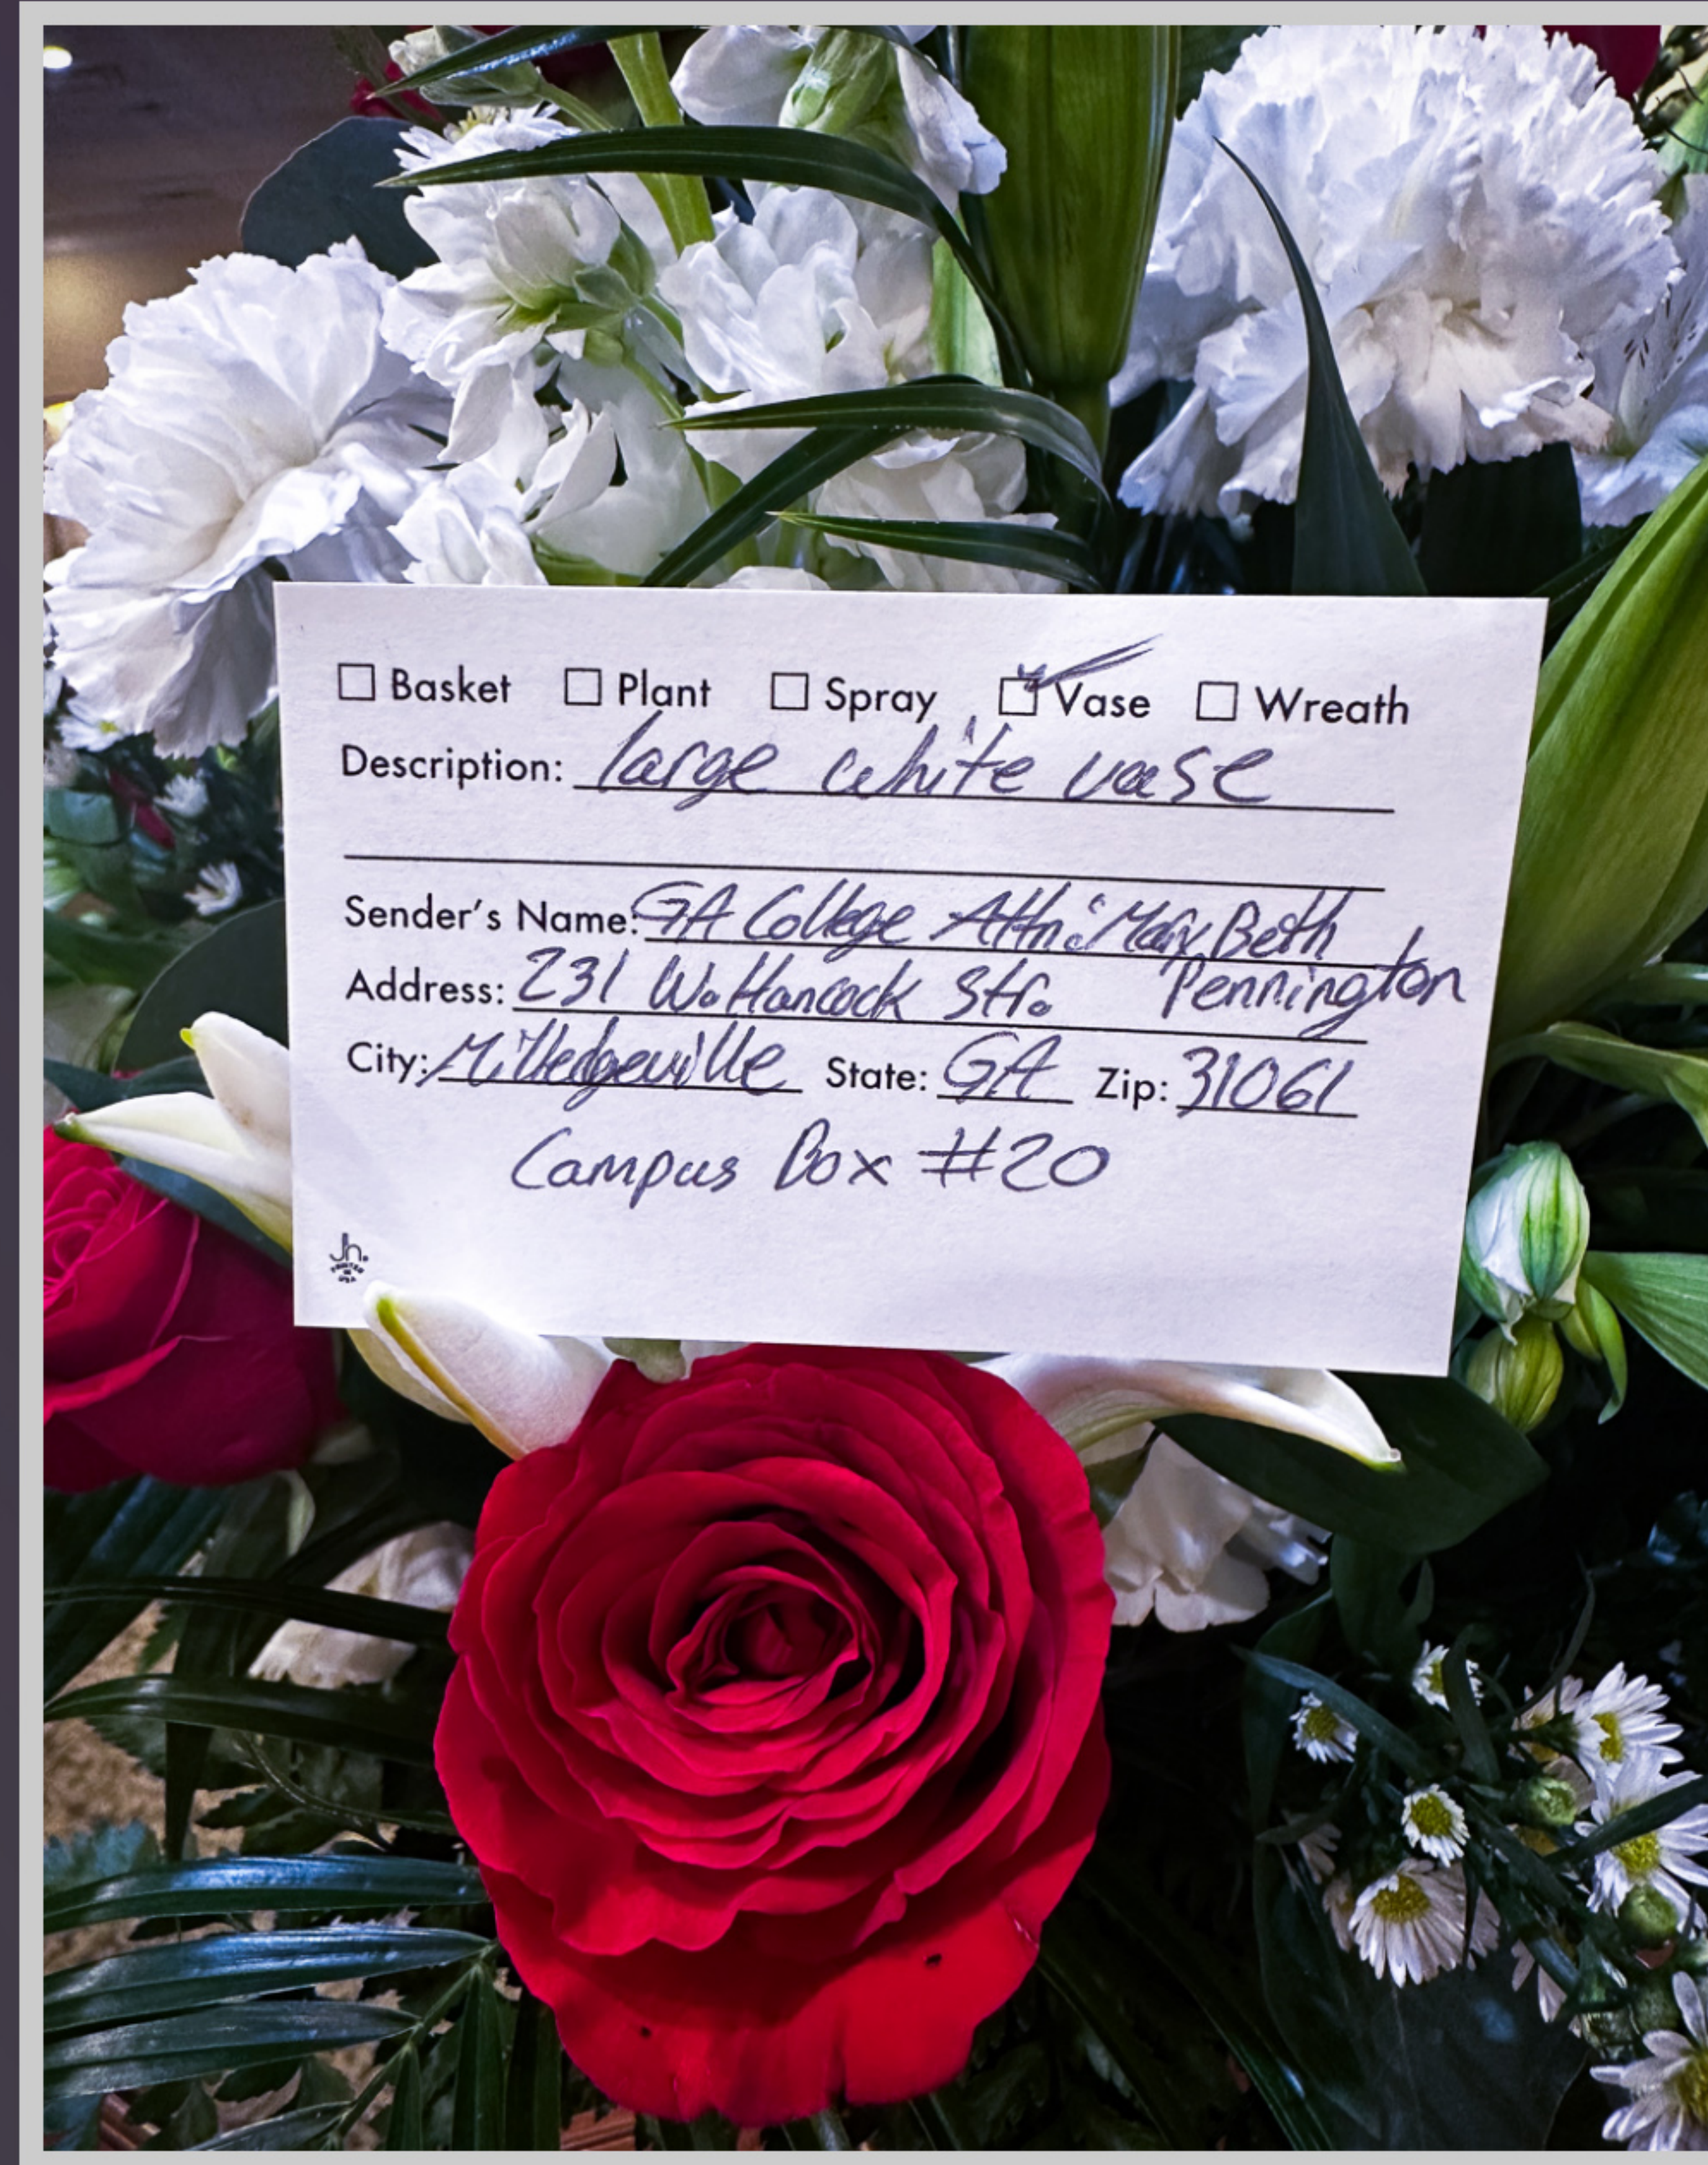

Basket Plant Spray Vase Wreath

Description: Masculine Vase

Sender's Name: Noah & Ashlynn Malcom

Address: 235 E Colonial Dr

City: Malcom State: GA Zip: 31211

Hart's Mortuary, Jones County Chapel

Hart's Mortuary, Jones County Chapel

With Deepest
Sympathy
With love & Prayers,
Robin, Kelly, & Delena,
1st Methodist Sunday
School

Hart's Mortuary, Jones County Chapel

Basket Plant Spray Vase Wreath

Description: Basket w/ floral
arrangement

Sender's Name: Robin Becker

Address: 811 No Cobb Street

City: Milledgeville State: GA Zip: 31061

Hart's Mortuary, Jones County Chapel

Hart's Mortuary, Jones County Chapel

Hart's Mortuary, Jones County Chapel

Hart's Mortuary, Jones County Chapel

with deepest
Sympathy
Ethan was a bright
light that walked this
campus & he will be
deeply missed.
From, The GCSU
Office of the President

Hart's Mortuary, Jones County Chapel