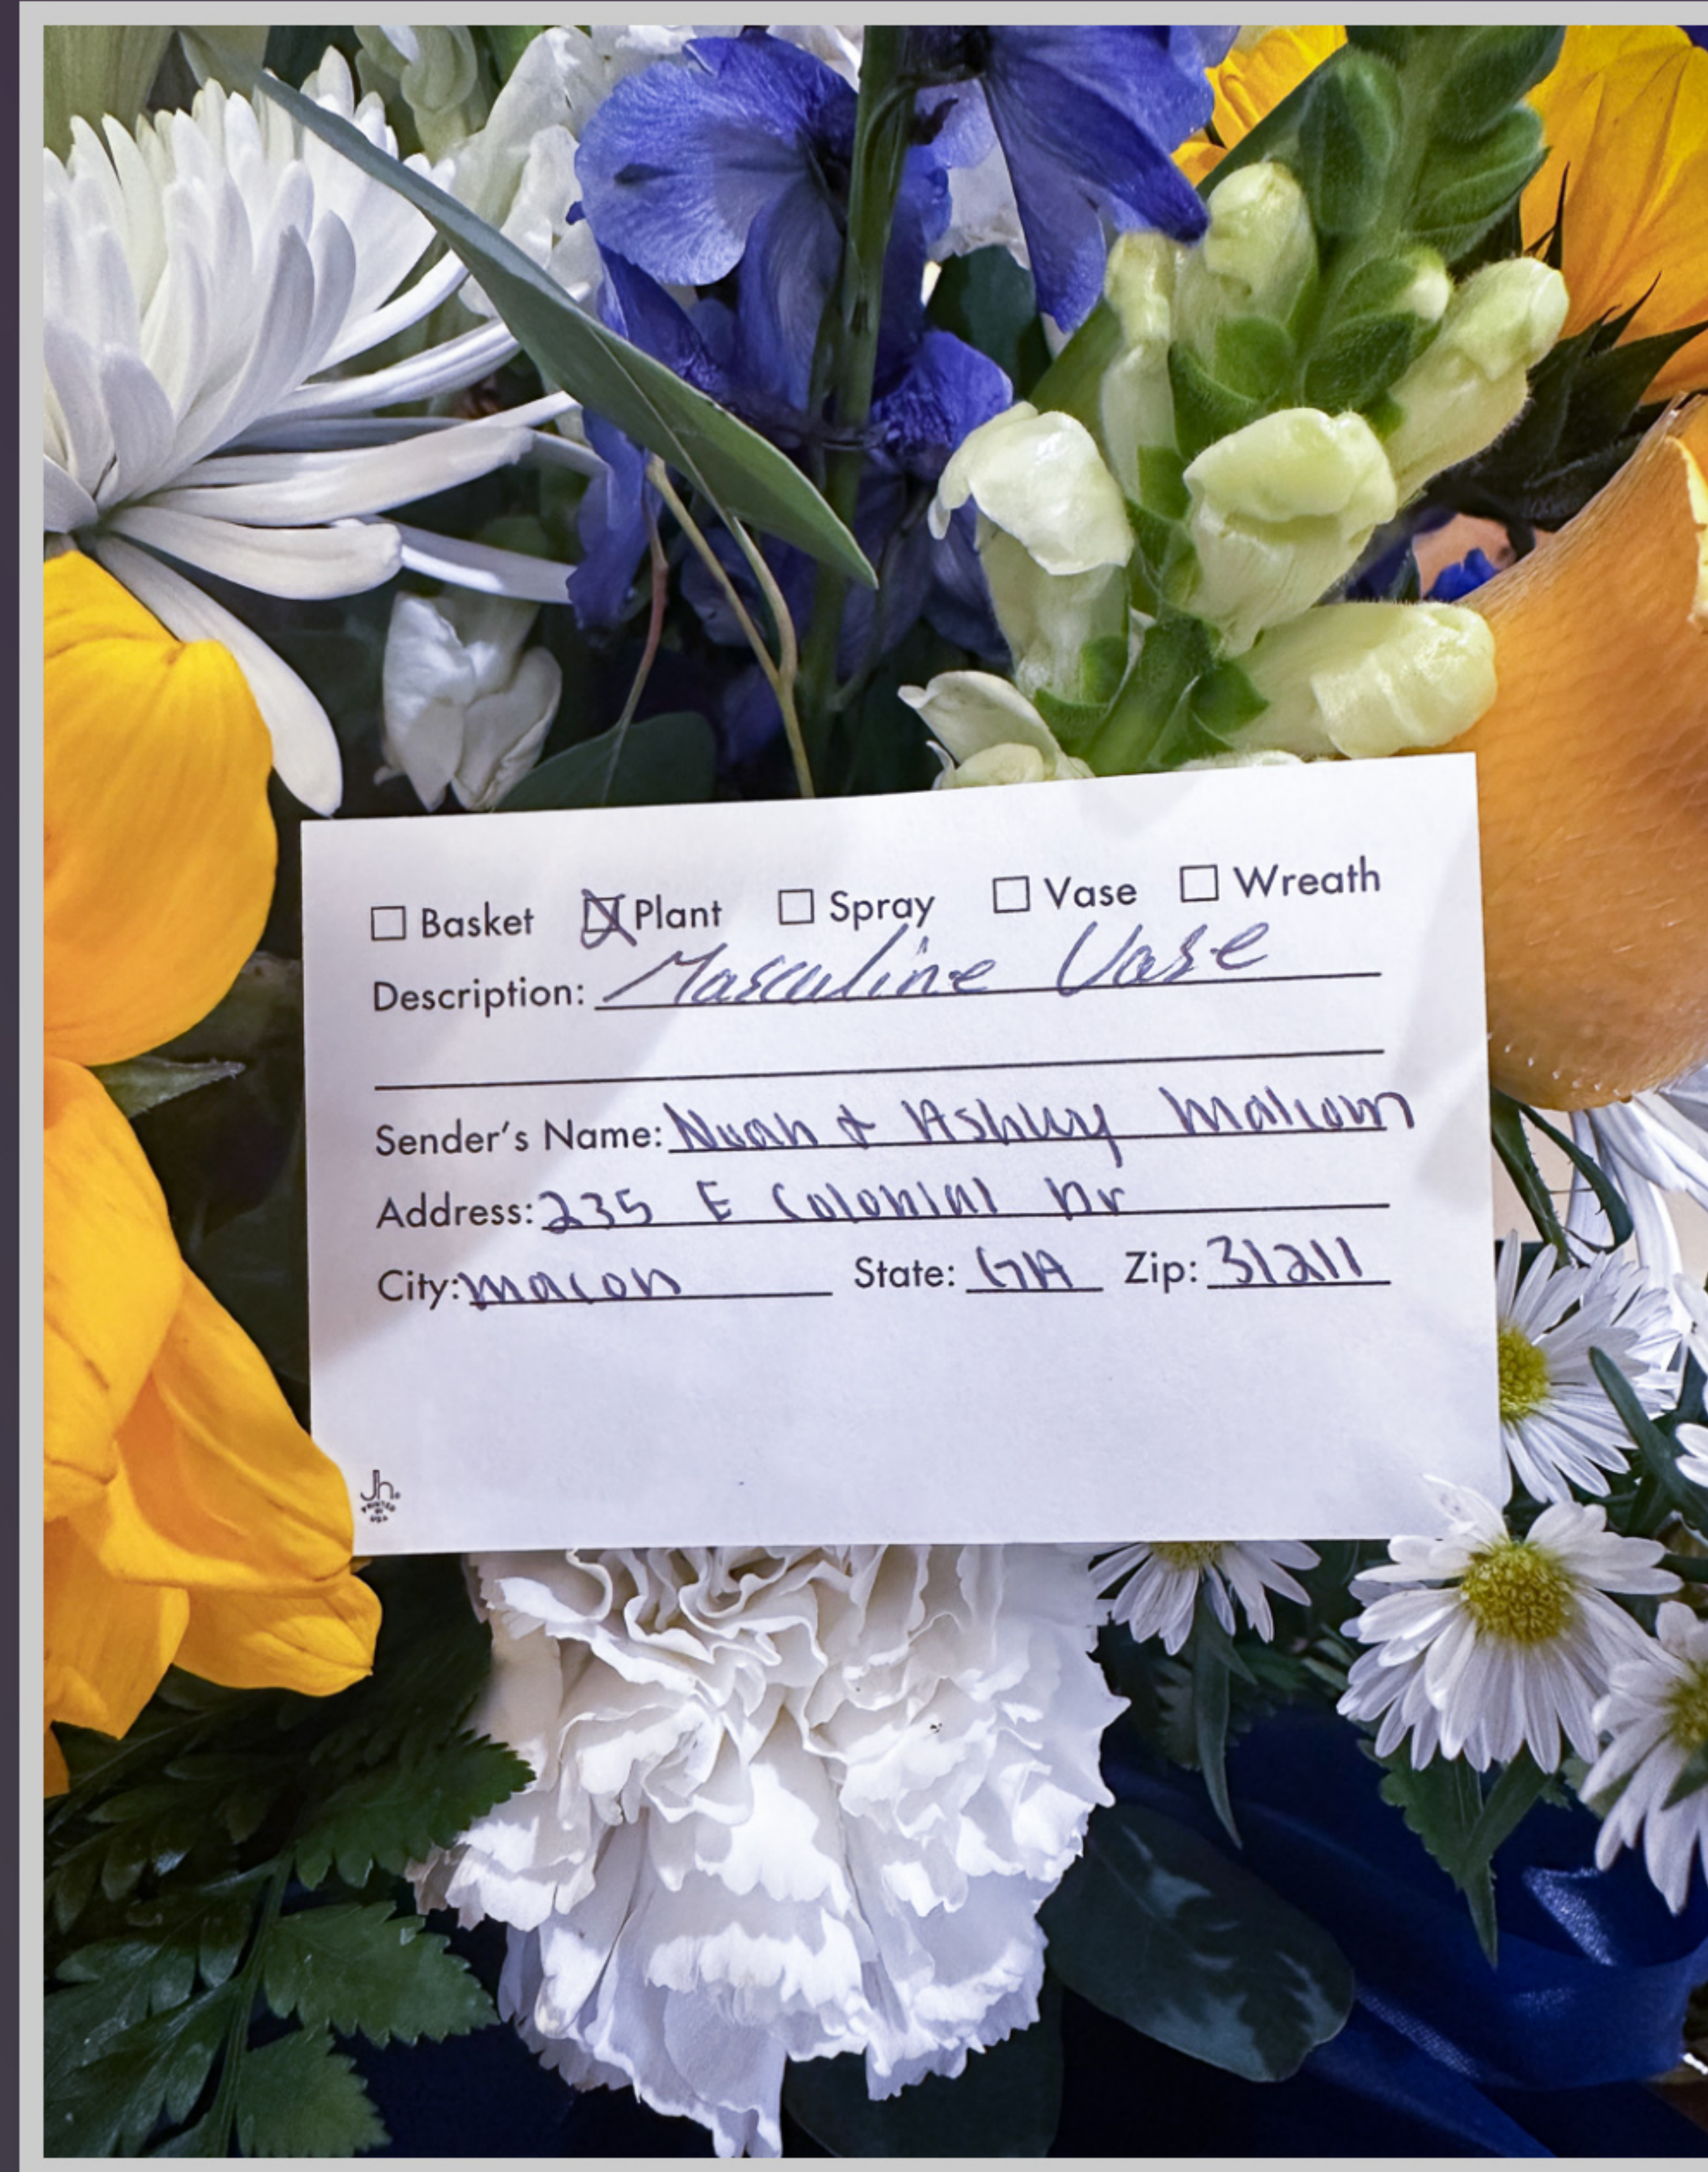

Hart's Mortuary, Jones County Chapel

Hart's Mortuary, Jones County Chapel

WITH
Deepest
SYMPATHY

Sending love & Prayers
your way. Keep your
eyes on God

-Noan & Ashley
MALLOM

Hart's Mortuary, Jones County Chapel

Basket Plant Spray Vase Wreath

Description: Masculine Vase

Sender's Name: Noah & Ashlynn Malcom

Address: 235 E Colonial Dr

City: Malcom State: GA Zip: 31211

Hart's Mortuary, Jones County Chapel

Hart's Mortuary, Jones County Chapel

With Deepest
Sympathy
With love & Prayers,
Robin, Kelly, & Delena,
1st Methodist Sunday
School

Hart's Mortuary, Jones County Chapel

Basket Plant Spray Vase Wreath

Description: Basket w/ floral
arrangement

Hart's Mortuary, Jones County Chapel

with deepest
Sympathy
Ethan was a bright
light that walked this
campus & he will be
deeply missed.
From, The GCSU
Office of the President

Hart's Mortuary, Jones County Chapel