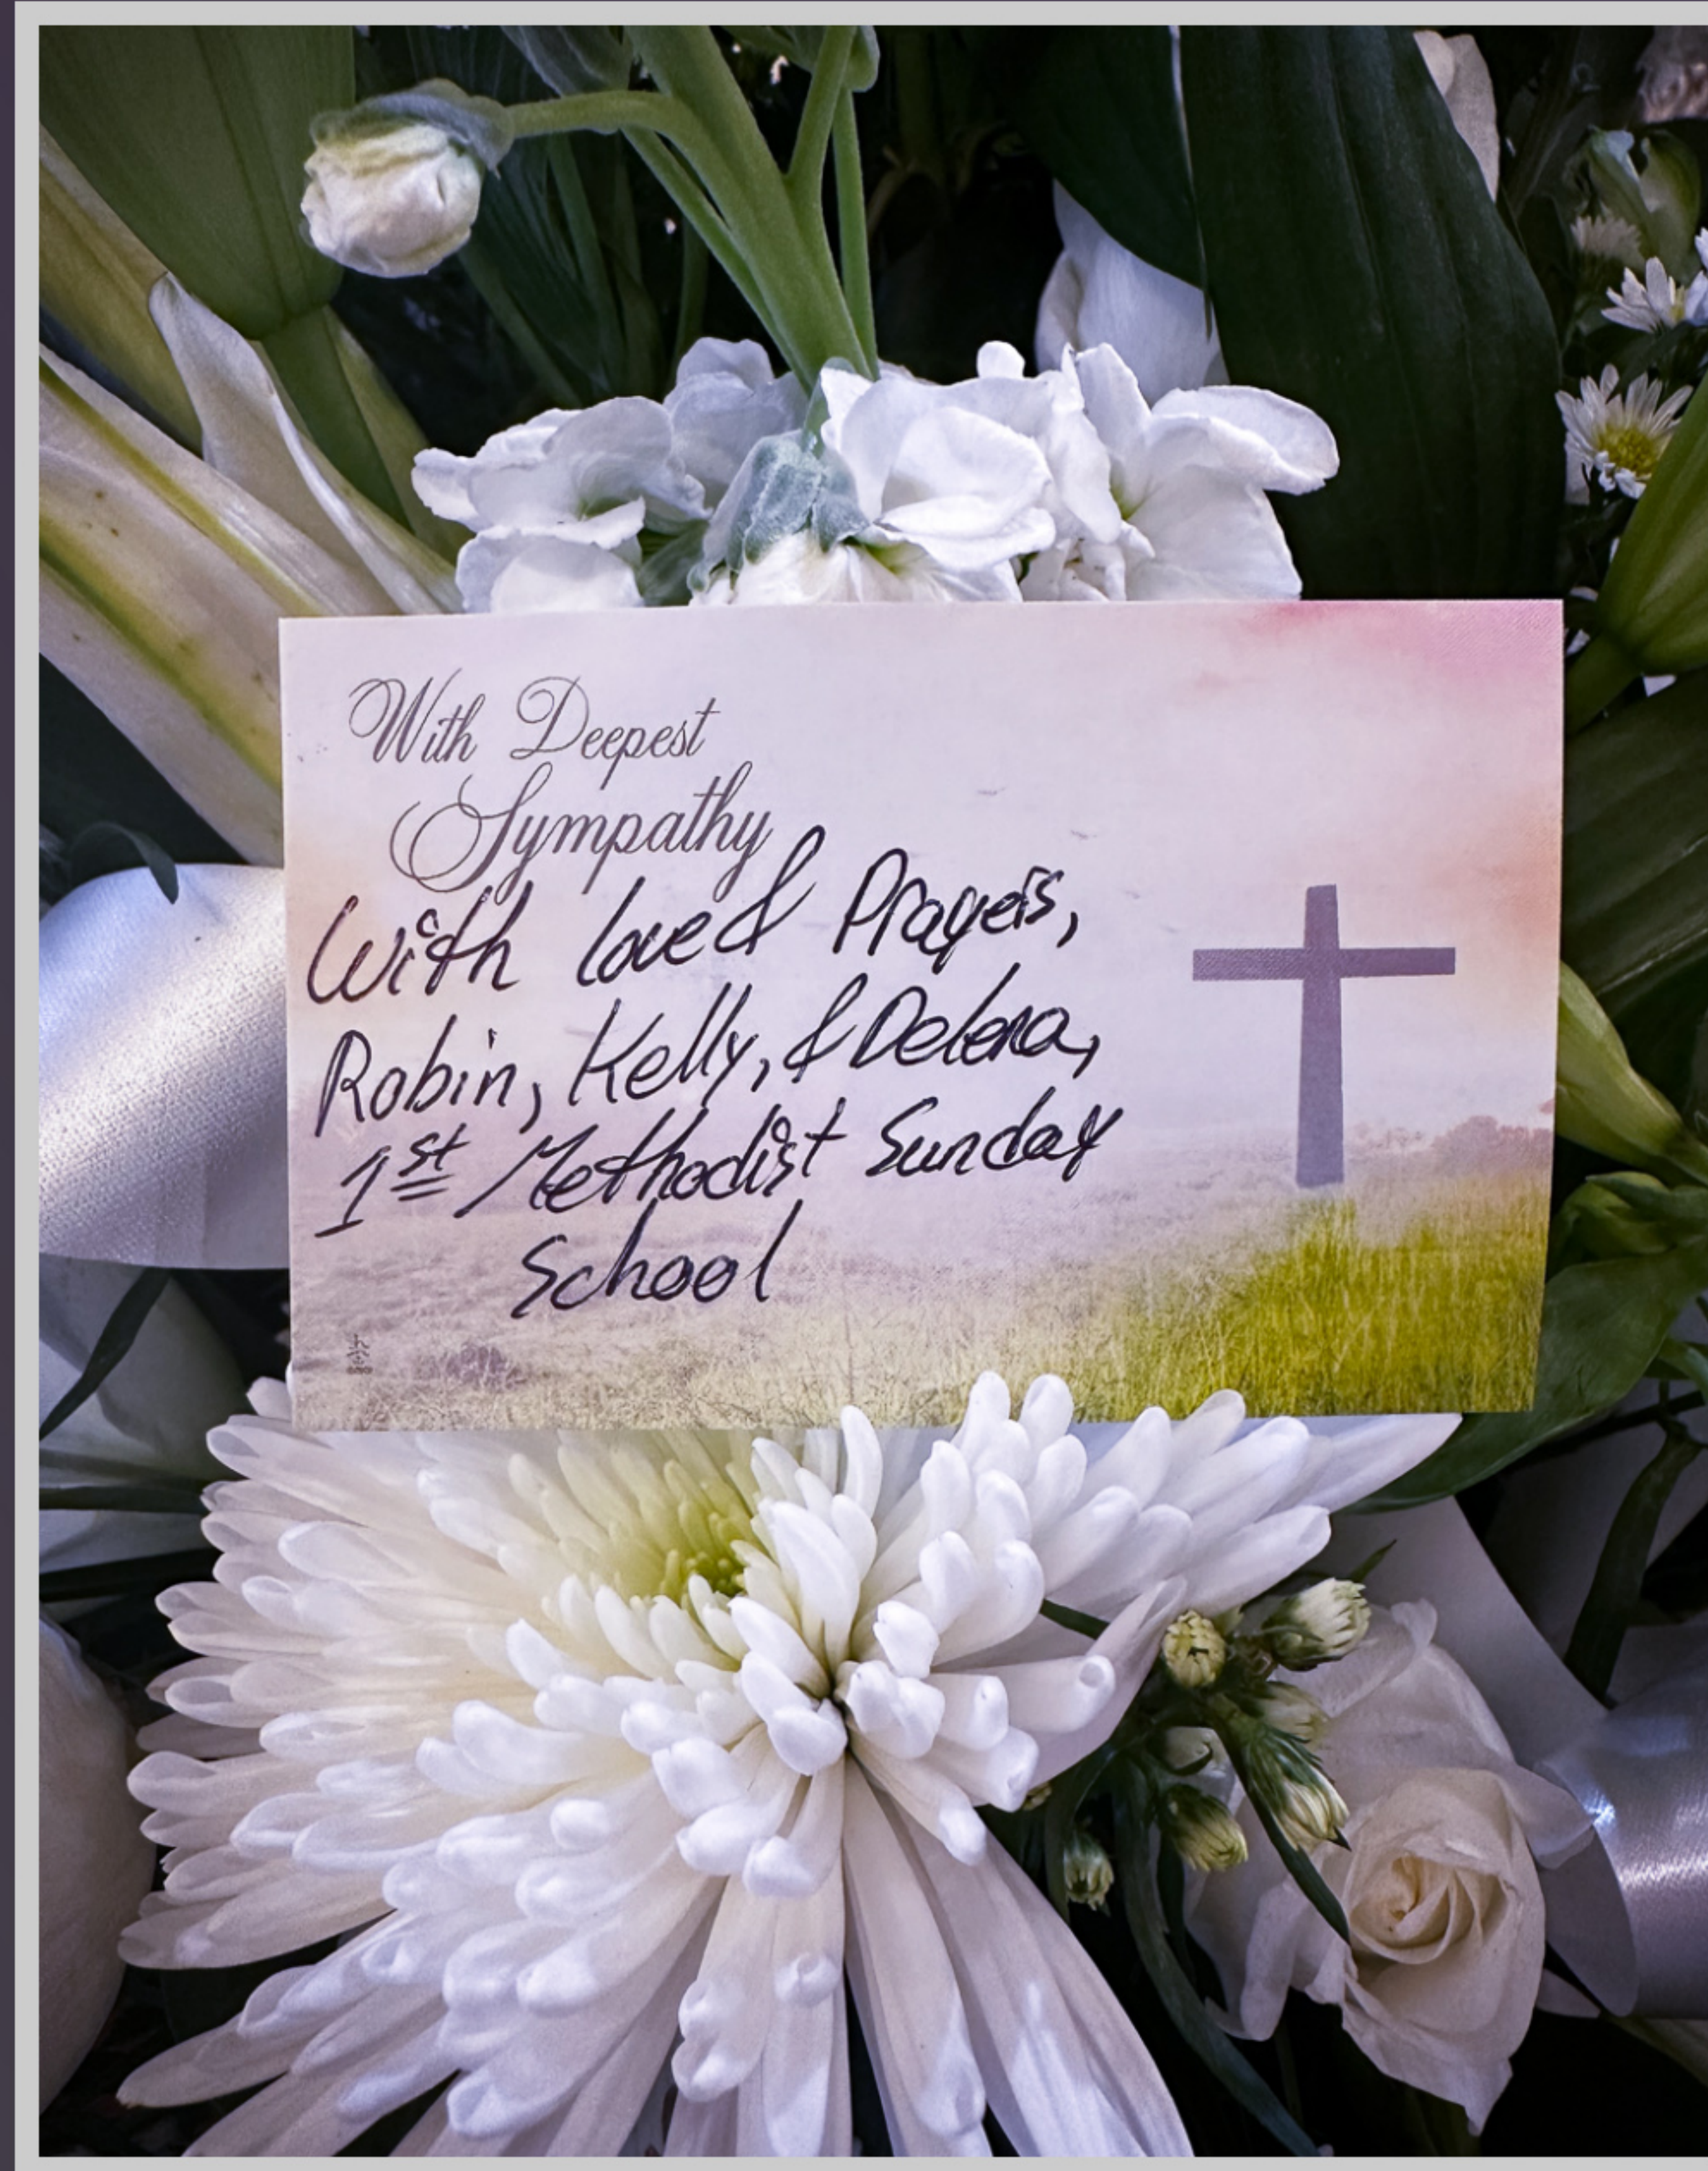

Basket Plant Spray Vase Wreath

Description: Masculine Vase

Sender's Name: Noah & Ashlynn Malcom

Address: 235 E Colonial Dr

City: Malcom State: GA Zip: 31211

Hart's Mortuary, Jones County Chapel

Hart's Mortuary, Jones County Chapel

With Deepest
Sympathy
With love & Prayers,
Robin, Kelly, & Delena,
1st Methodist Sunday
School

Hart's Mortuary, Jones County Chapel

Basket Plant Spray Vase Wreath

Description: Basket w/ floral
arrangement

Hart's Mortuary, Jones County Chapel

with deepest
Sympathy
Ethan was a bright
light that walked this
campus & he will be
deeply missed.
From, The GCSU
Office of the President

Hart's Mortuary, Jones County Chapel