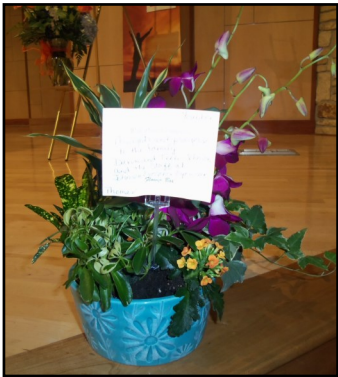

With Deepest Sympathy
Thoughts and prayers
to the family
Darin and Telle Johnson
and the staff at
the Eye Care Eye wear
Johnson