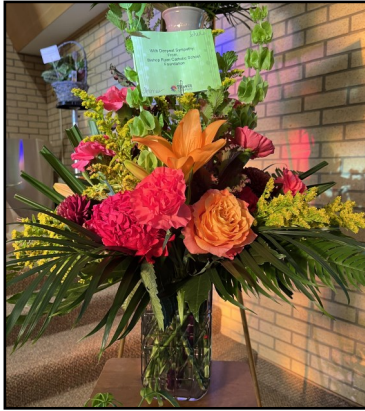

Flowers of Remembrance

From,
Bishop Ryan Catholic School
Foundation