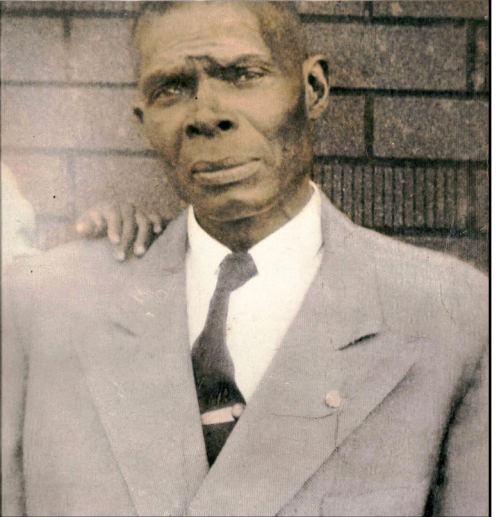

INTERMENT

RIVERSIDE CEMETERY
3607 PEARL ROAD – CLEVELAND, OH 44109

PALLBEARERS

FAMILY & FRIENDS

Obituary

Ms. Katherine Long was born to Pinkie and Nathaniel Long in Birmingham, Alabama on June 5th, 1933. She was the last living sibling of 15 children.

Katherine accepted Christ at an early age while attending Bethel Baptist Church of Pratt City, Alabama. As a young adult, she moved to Cleveland, Ohio where she created a legacy of love, laughter and giving. She loved sharing her time with loved ones, watching old sitcoms and, listening to gospel music.

Katherine departed this life on the morning of Saturday, February 14th, 2026.

Katherine will forever be remembered and cherished by a host of nieces, nephews, cousins, godchildren and friends.

*Lovingly Submitted,
The Family*