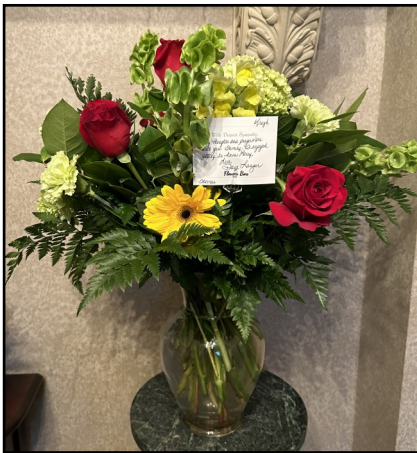

# Flowers of Remembrance

With Deepest Sympathy  
North Hill Bowl  
Lucky Strike Lounge  
7/14

With Deepest Sympathy.  
Dee and Jeff

# Flowers of Remembrance

With Deepest Sympathy  
 With prayers and deepest  
 sympathy  
 Beth and Gutherie  
 College Faculty and Staff

With Deepest Sympathy  
 Diana & Mark Turner

With Deepest Sympathy  
 My thoughts and prayers are  
 with your family. I enjoyed  
 getting to know Harry.  
 Love,  
 Dave Langer