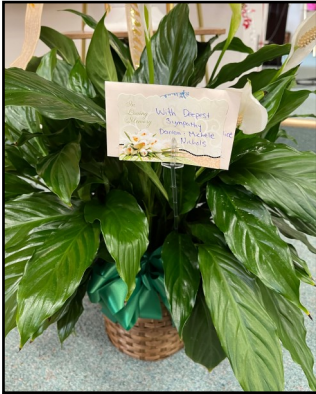

*In Loving Memory  
Patricia Andes  
1930 ~ 2022*

*With Deepest  
Sympathy  
Darion & Michele  
Nichols*

*With Deepest Sympathy  
Olie Andes & Family  
Babe & Sharon  
Gary & Lorie  
Cathie & John  
Lana & Jerry*

*Great Grandma*

*at Great Grandma*

Mid Century Garden  
Succulents in  
white planter with  
decorative wood  
platform.

**ROBIN AND DAROLD SMITH**

With Love,  
From the Beyers  
Molly, Brenda, Pam  
Jeff and Families