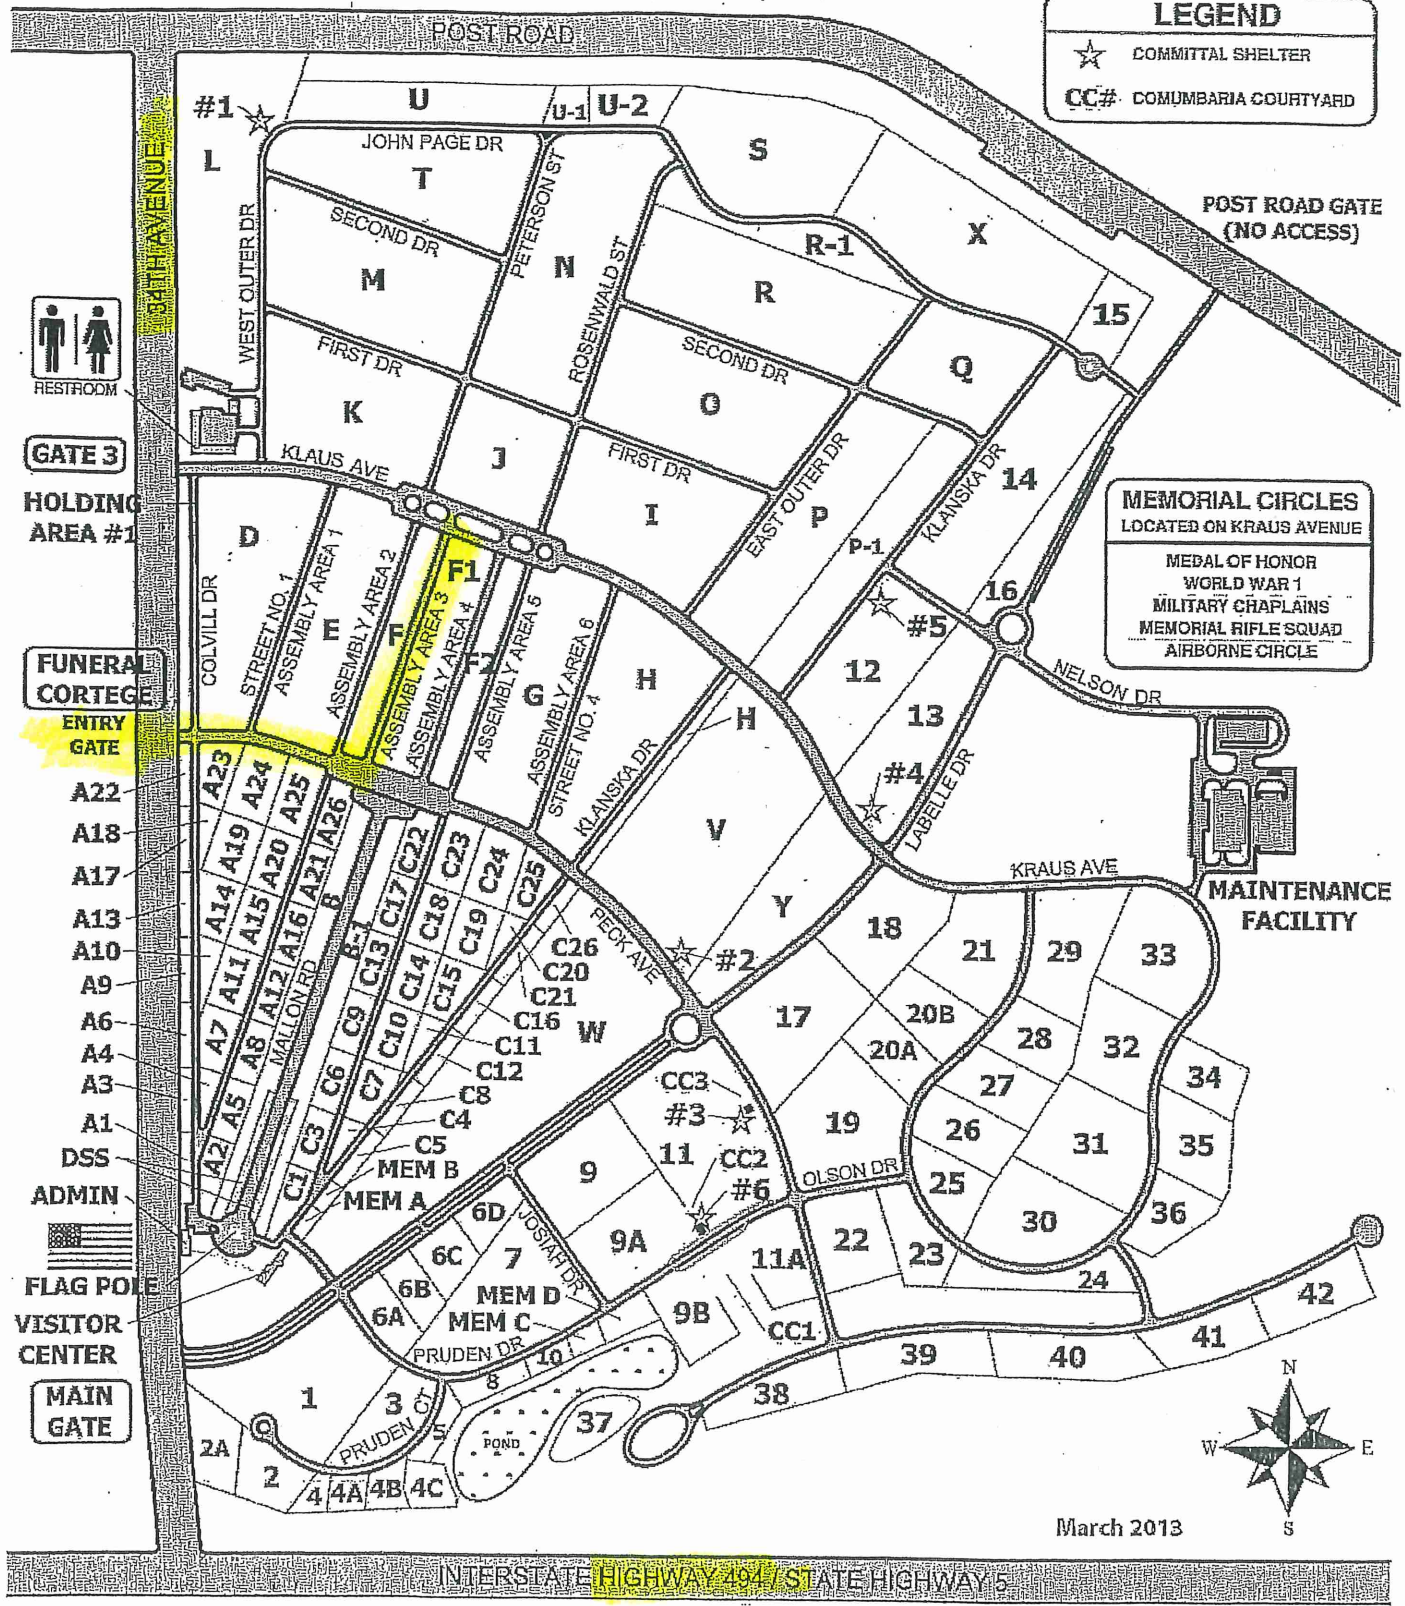

FORT SNELLING NATIONAL CEMETERY

7601 34th Ave. S., Minneapolis, MN 55450

LEGEND

- ☆ COMMITTAL SHELTER
- CC# COMUMBARIA COURTYARD

MEMORIAL CIRCLES
LOCATED ON KRAUS AVENUE

- MEDAL OF HONOR
- WORLD WAR 1
- MILITARY CHAPLAINS
- MEMORIAL RIFLE SQUAD
- AIRBORNE CIRCLE

GATE 3

HOLDING AREA #1

FUNERAL CORTEGE

ENTRY GATE

- A22
- A18
- A17
- A13
- A10
- A9
- A6
- A4
- A3
- A1
- DSS
- ADMIN
- FLAG POLE
- VISITOR CENTER
- MAIN GATE

March 2013

Services for GLORIA ANN NYBO

We will be meeting at
assembly area # 3 at: 1:30 Friday 8/8

Please arrive 10-15 minutes early.

Directions to Fort Snelling Cemetery

Hwy 100 South to I-494 East. Follow I-494 East to exit at 34th Ave. (Terminal 2)
 Turn left onto 34th Ave. Follow signs to the second entrance for funeral assembly areas.
 Turn right into cemetery.