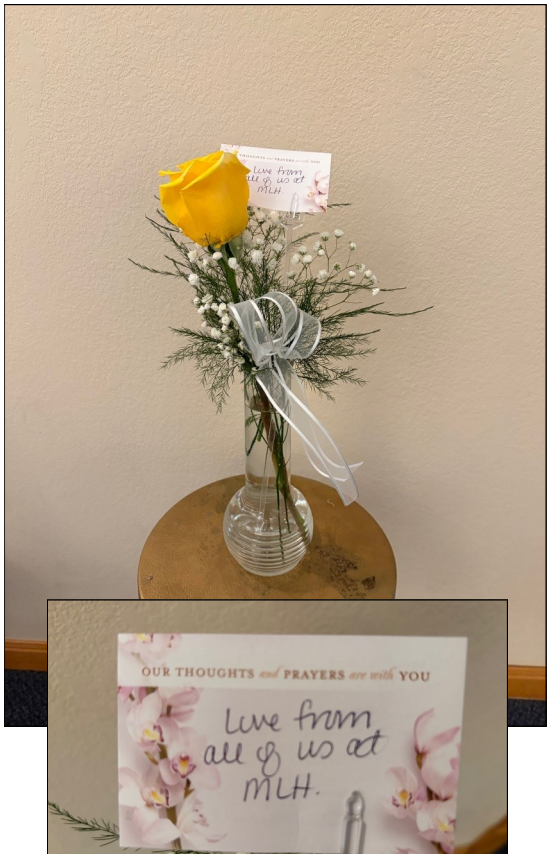

Floral Tributes - Courtney Engebretson

*Grandpa
Great-Grandpa*

*With Sympathy
Willies Super
Valu*

Floral Tributes - Courtney Engebretson Services

Starbuck Funeral Home - Starbuck, Minnesota
www.StarbuckFH.com