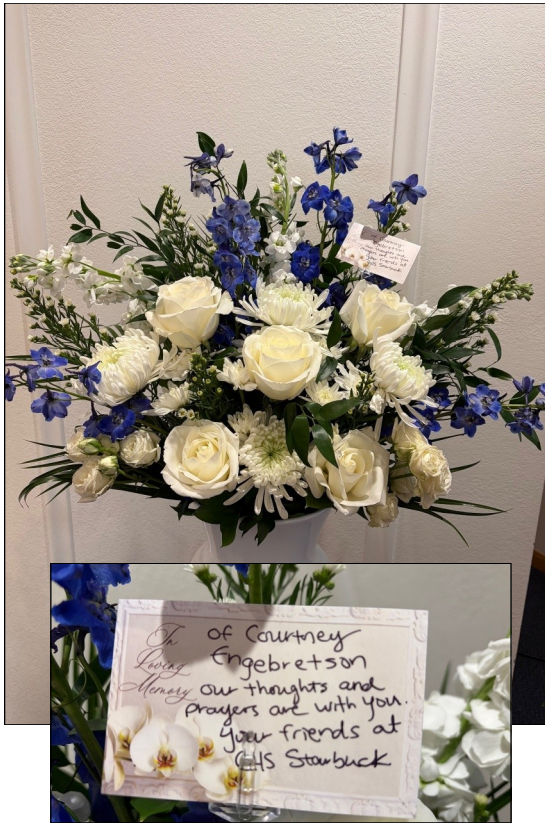

Floral Tributes - Courtney Engebretson

*Grandpa
Great-Grandpa*

*With Sympathy
Willies Super
Valu*

Floral Tributes - Courtney Engebretson Services

Starbuck Funeral Home - Starbuck, Minnesota
www.StarbuckFH.com