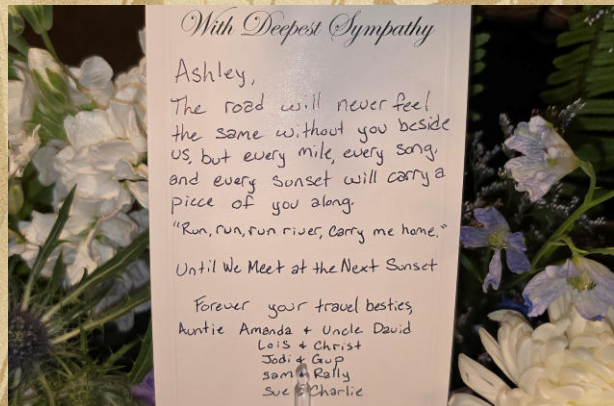

Flowers

With Deepest Sympathy
We are sorry for your loss. May you find comfort in the love that surrounds you and strength in the memories you will always hold close.
North Valley, Inc

WITH DEEPEST
Sympathy
Dan and Becky
Demann

Flowers

In loving memory of
Ashley Marie Fischer.
I love you!
Emma Forni

In loving memory of
Ashley Marie Fischer
-Bravera Bank

Flowers

Flowers

With Deepest Sympathy
In loving memory of
Ashley Marie Fischer.
-Jerry, Holly, Lauren, Britney
& Hannah Konz