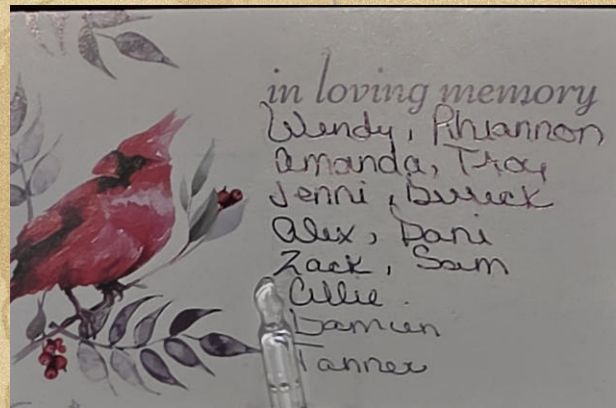

WITH DEEPEST
Sympathy
Thinking of you and
Sending love during this
difficult time.
Gene and Aurora
Marschel

The Lingofelts
Barb & Lyle
Jayme & Rick Walker & Family
Lacey & Dan Lingofelt/Meyer & Family
Molly & Jason Sand & Family

Flowers

With Deepest Sympathy
We are sorry for your loss. May you find comfort in the love that surrounds you and strength in the memories you will always hold close.
North Valley, Inc

WITH DEEPEST
Sympathy
Dan and Becky
Demann

Flowers

Flowers

Flowers

Flowers

With Deepest Sympathy
In loving memory of
Ashley Marie Fischer,
Our thoughts and prayers
are with you.
-The Mitchell Family

With Deepest Sympathy
In loving memory of
Ashley Marie Fischer. Our
thoughts and prayers are
with you.
-The Bengtson's