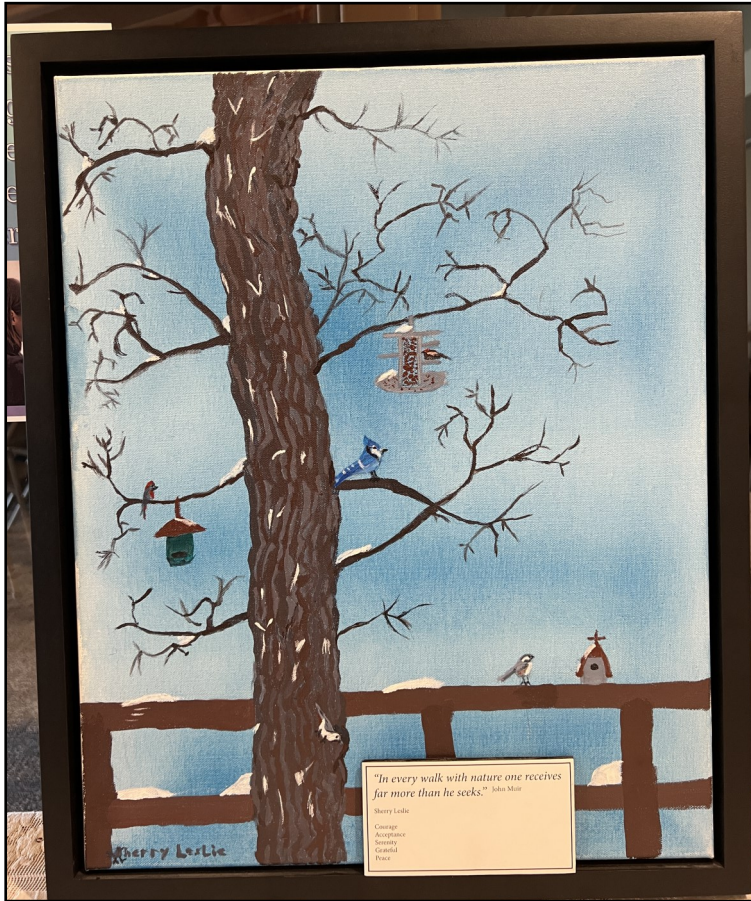

*In Loving Memory
Sherry Leslie
1943 ~ 2022*

With Deepest Sympathy
 Jennifer, Marc and Uncle
 Gary. It's hard to lose
 someone so special. Aunt
 Sherry was an amazing woman
 and we miss you all our lives.
 The Kelly, Alison & kids
 Flower Box

With Deepest Sympathy
 I will always
 remember your kindness
 and laughter.
 Debbi Mills
 Flower Box

With Deepest Sympathy
 Thinking of you and
 wishing you moments of
 Peace and Comfort.
 - Sic Kies George and Starmark
 Flower Box family

*"In every walk with nature one receives
far more than he seeks."* John Muir
Sherry Leslie
Courage
Acceptance
Serenity
Grateful
Peace

*"In every walk with nature one receives
far more than he seeks."* John Muir

Sherry Leslie

Courage
Acceptance
Serenity
Grateful
Peace