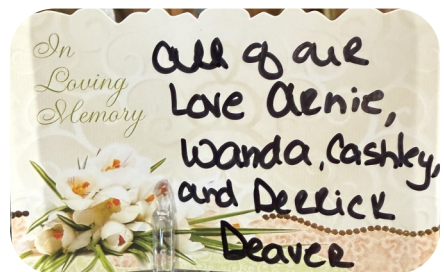

Flowers of Remembrance

*In Loving Memory
Arnold Goldade
1953 - 2026*

Flowers of Remembrance

With Deepest Sympathy
From Darin
and
Marnie

With Deepest Sympathy.
From,
The Team at Caring Edge Hospice

Flowers of Remembrance

*Our thoughts and
prayers are with you
Lori + Craig Wass*

Thinking Of You All In This Time
Of Sorrow.
From Your Team At Ward Title

With Deepest Sympathy For Your
Loss
From First Western Bank

Flowers of Remembrance

Flowers of Remembrance

GOD
LOOKED
DOWN ON
HIS PLANNED
PARADISE AND SAID
"I NEED **A CARETAKER.**
SO GOD
MADE
A FARMER

GOD
LOOKED
DOWN ON
HIS PLANNED
PARADISE AND SAID
"I NEED **A CARETAKER.**
SO GOD
MADE
A FARMER