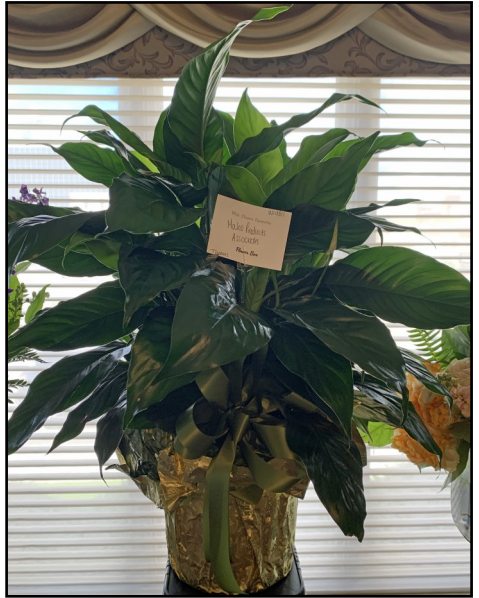

In Loving Memory
Thomas Jeffery "Tom" Widdel
1944 ~ 2022

Dad

Grandpa

Brother

Uncle

In Loving Memory
of Tom Widdel a
wonderful person who will
be loved and missed always.
The O'Rourke Family

In Loving Memory
Buck, Michelle
and Family

With Deepest Sympathy
Malco Products
Associates

With Deepest Sympathy
Mike
Radford

In Loving Memory
With all our love
and sympathy—
Love, the Ludeke
Flower Box Family

With Deepest Sympathy
TO THE
W. DDEC
FAMILY - We
were sorry to hear
of Tom's passing.
Our thoughts are with
you.
THE WATNE FAMILY
(CARMEN, STEVE, NANCY
AND MATT)