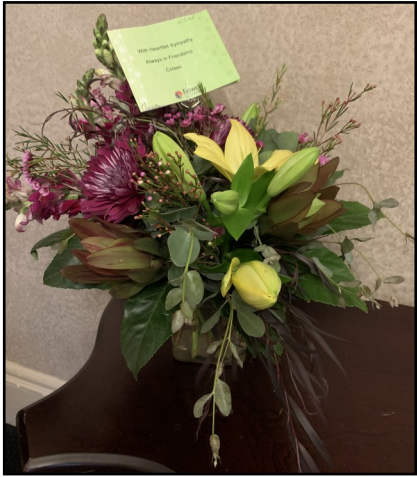

*In Loving Memory  
Wilmer 'Bill' Lind  
1931 ~ 2022*

*Husband*

*Father*

*Grandfather*

With Deepest Sympathy.  
From,  
The View Staff and Residents

With Deepest Sympathy  
UND College of  
Nursing and  
Professional Disciplines  
Floral Room

With Heartfelt Sympathy  
Always in Friendship  
Coleen

With Deepest Sympathy  
 We are so Very Sorry  
 for your loss.  
 -Kevin, Kirstin & family  
 Flower Box

With Deepest Sympathy  
 Don and Donna Sprowl and  
 Family, David and Shirley  
 Hegdahl and Family, Ray  
 and Linda Wolner and  
 Family  
 Flower Box